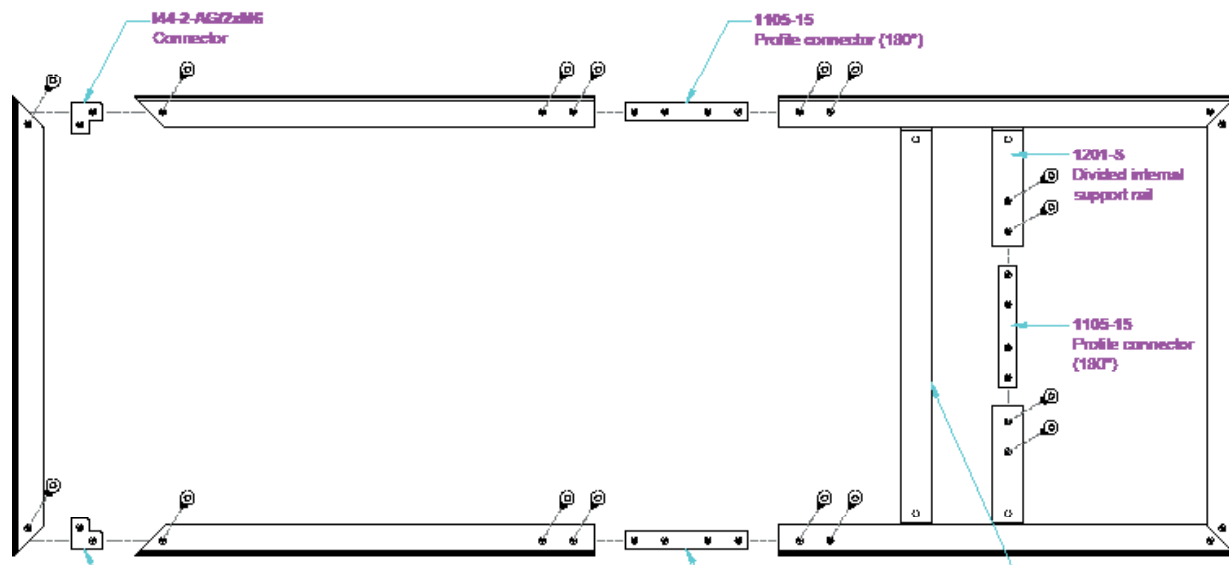

SFF Stretch Fabric Frame  
 Display Walls

Stretch Fabric Frame Light Boxes

Single sided frames

Double sided frames

Curved corners

Singe and double sided frames  
 for the display of stretch fabrics

# Sizes and shipping lengths

SFF frames supplied all cut and machined to order and ready to assemble.

SFF frames are manufactured to your specific designs – from single frames to complete exhibition stands.