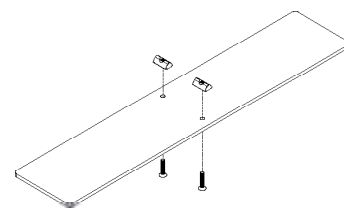

Easy to fit steel bases