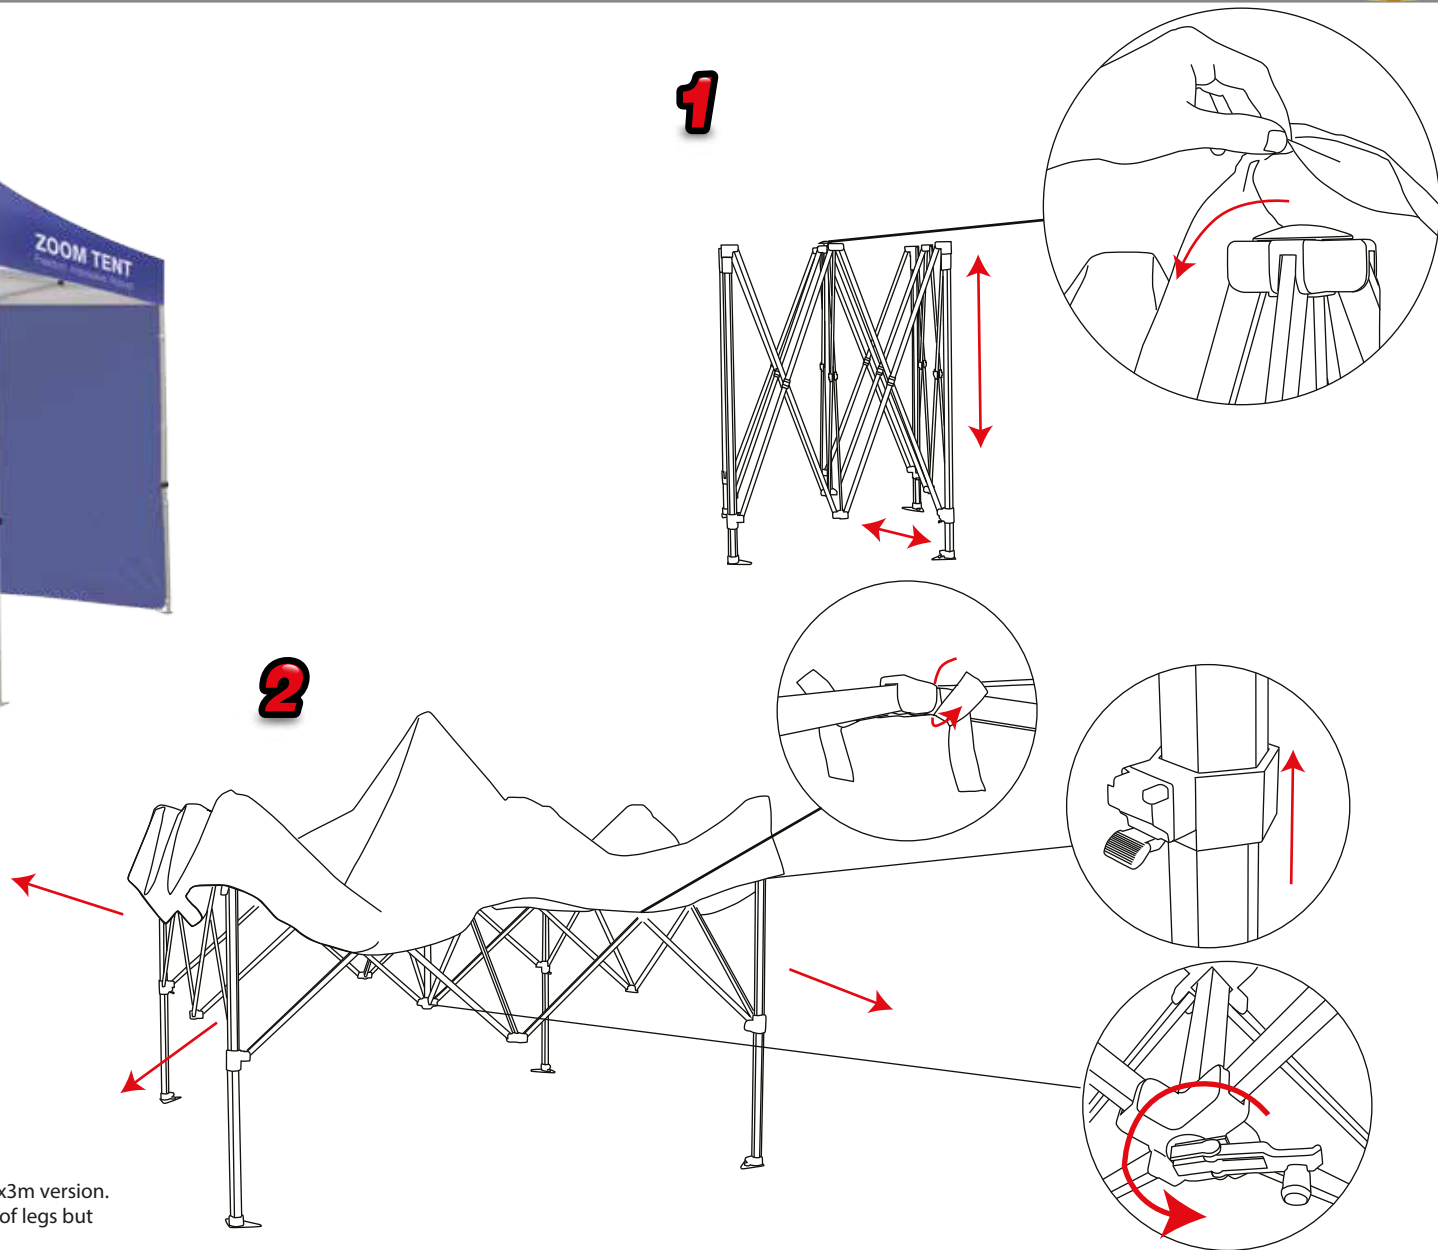

Zoom Tent

Hardware Dimension (mm):
3130/3215/3295/3355h x 2950w x 2950d

Half wall visible graphic size(mm):
775(h) x 2760(w)

Full wall visible graphic size(mm):
2100(h) x 2790(w)

Weight:
3x3 Tent 19kg - Tent Weight 7.5kg

Max Loading Weight:
40kg

Important note: These instructions are based on assembling the 3x3m version.
Other size tents will have slightly different dimensions and number of legs but
can still be assembled in the same way.

Zoom Tent

3

4

5

6