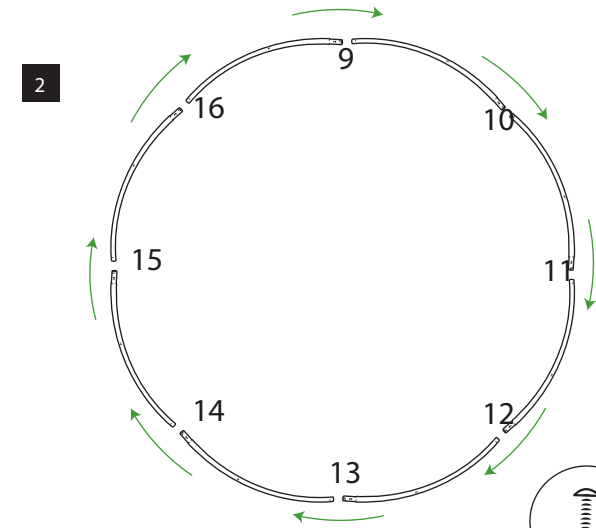

Circle Hanging Structure

01256 768178

COKER EXPO
EXHIBITION SYSTEMS LTD
www.cokerepo.co.uk

Fabric Displays

Hanging Displays

Important note: These instructions are based on assembling the 3m version. Other size kits will have slightly different configurations of poles but can still be assembled in the same way.