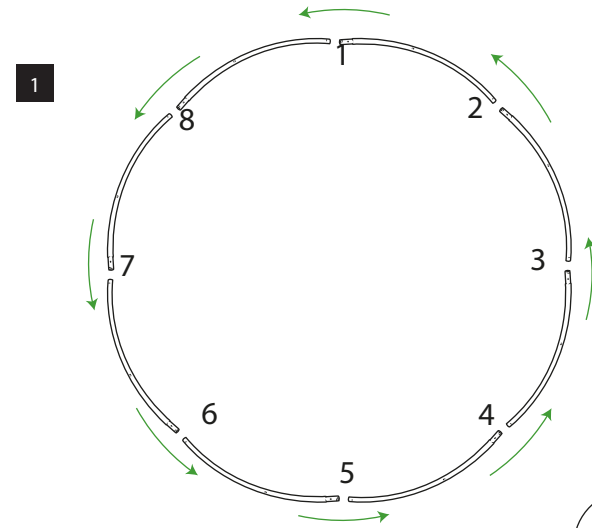

Circle Hanging Structure

01256 768178

COKER EXPO
EXHIBITION SYSTEMS LTD
www.cokerepo.co.uk

Fabric Displays

Hanging Displays

Important note: These instructions are based on assembling the 3m version. Other size kits will have slightly different configurations of poles but can still be assembled in the same way.