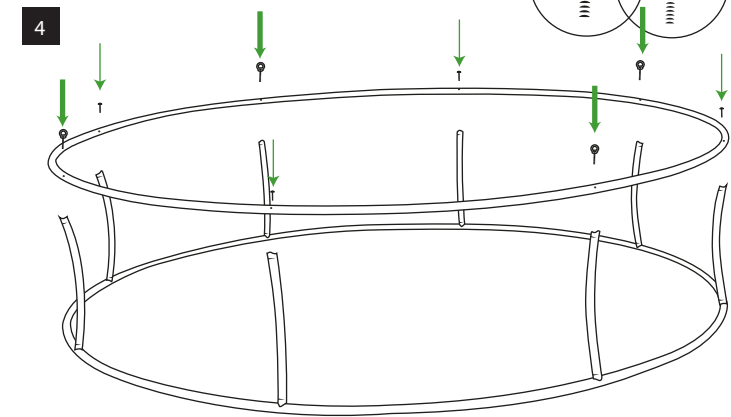

Circle Hanging Structure

01256 768178

COKER EXPO
EXHIBITION SYSTEMS LTD
www.cokerepo.co.uk

Fabric Displays

Hanging Displays

Important note: These instructions are based on assembling the 3m version. Other size kits will have slightly different configurations of poles but can still be assembled in the same way.