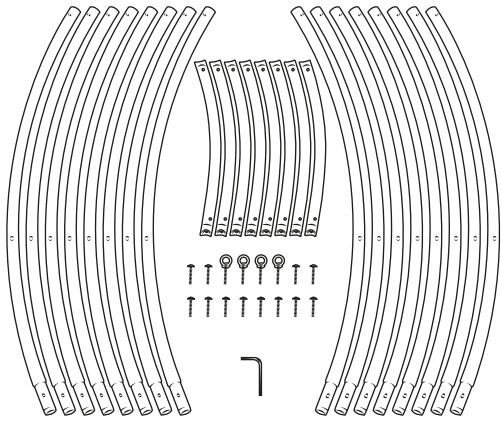

Circle Hanging Structure

01256 768178

COKER EXPO
EXHIBITION SYSTEMS LTD
www.cokerepo.co.uk

Fabric Displays

Hanging Displays

Important note: These instructions are based on assembling the 3m version. Other size kits will have slightly different configurations of poles but can still be assembled in the same way.