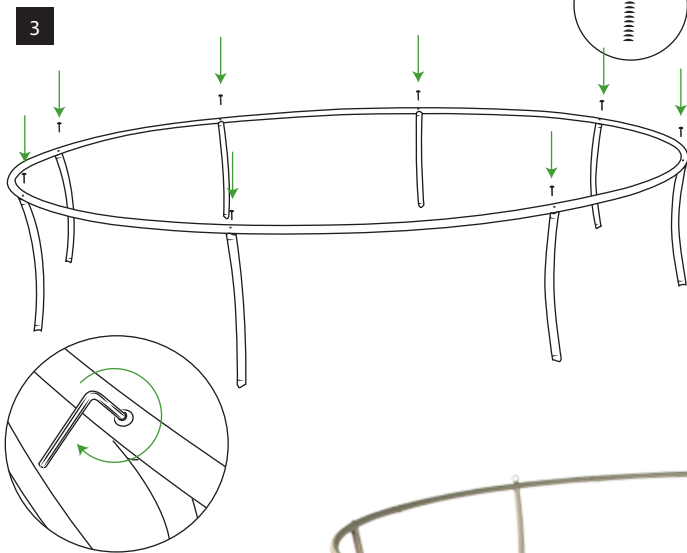

Circle Hanging Structure

01256 768178

COKER EXPO
EXHIBITION SYSTEMS LTD
www.cokerepo.co.uk

Fabric Displays

Hanging Displays

Important note: These instructions are based on assembling the 3m version. Other size kits will have slightly different configurations of poles but can still be assembled in the same way.