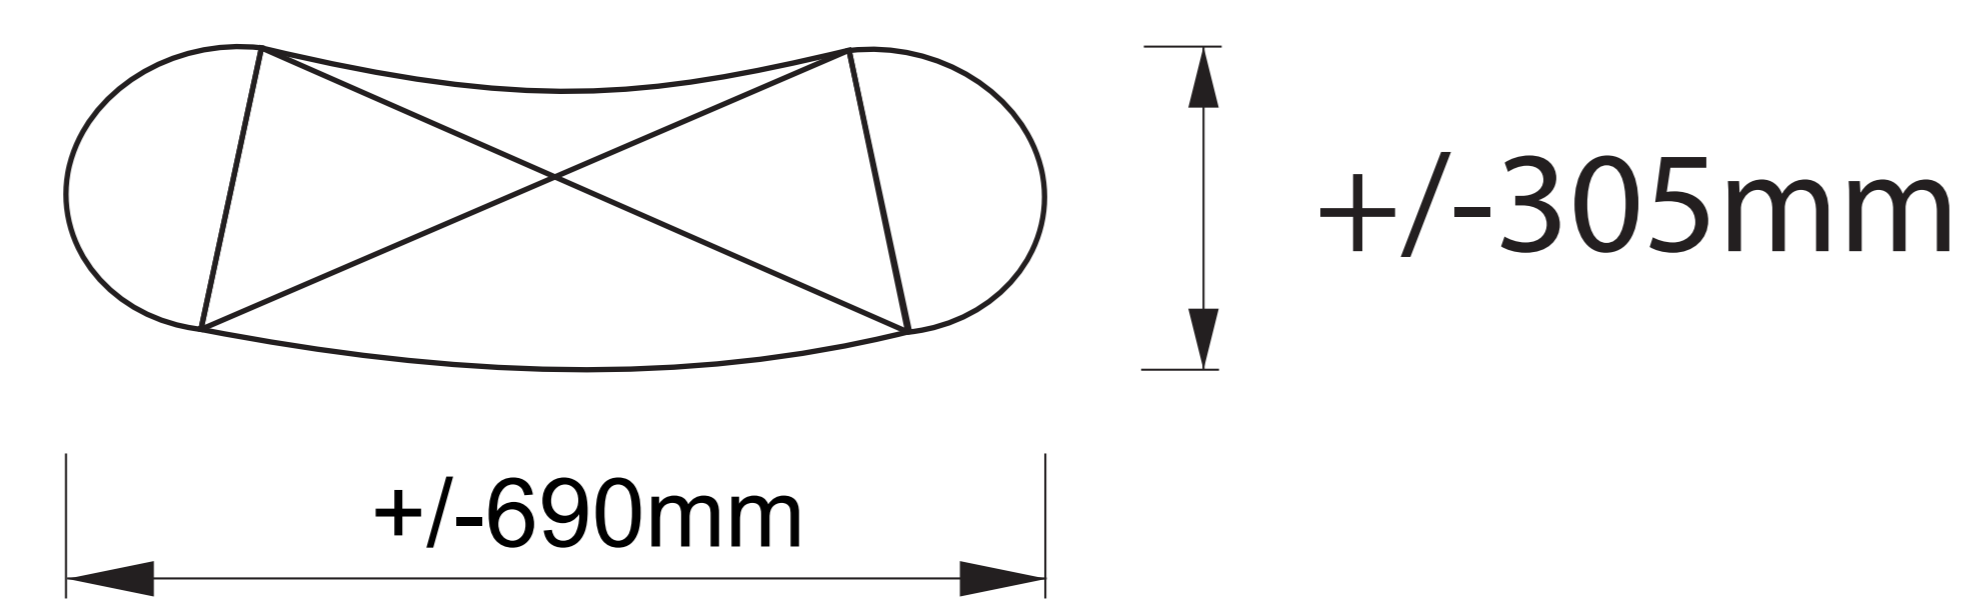

# 3x1 pop up counter - Tower

**Front View - Stand Size**

**Top View - Stand Size**

**Graphic Panel Size (1345mm x 1000mm)**

**Remarks:**

1. Single piece of graphic panel is required.
2. Above drawing shows positioning of magnetic tape and please DO NOT cut the graphic accordingly.