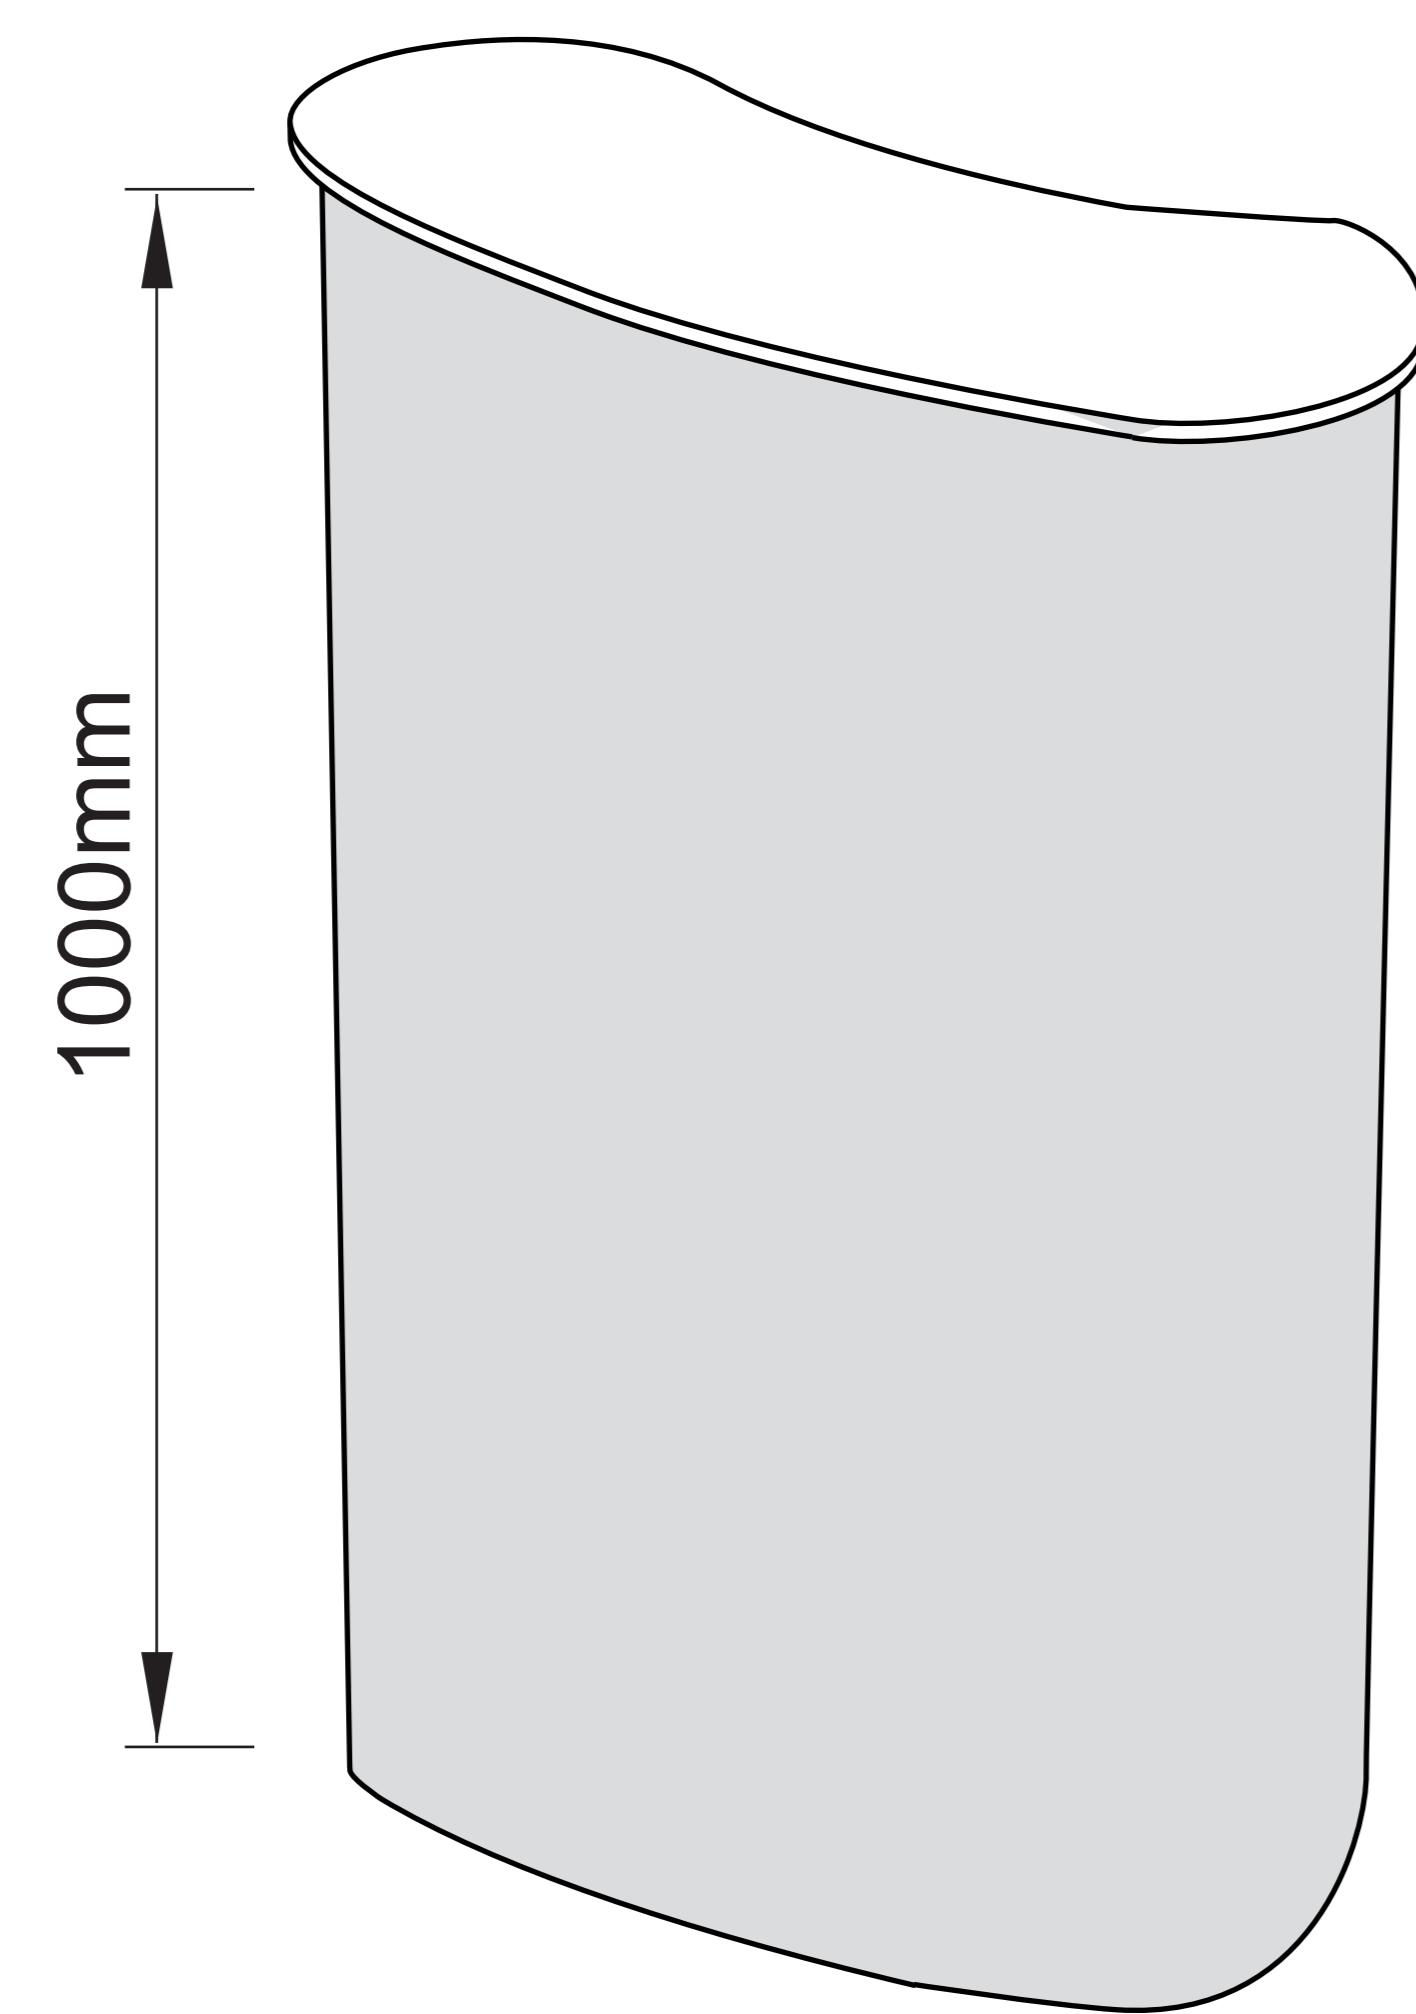

# 3x1 pop up counter - Tower

**Front View - Stand Size**

**Top View - Stand Size**

**Graphic Panel Size (1345mm x 1000mm)**

**Remarks:**

1. Single piece of graphic panel is required.
2. Above drawing shows positioning of magnetic tape and please DO NOT cut the graphic accordingly.