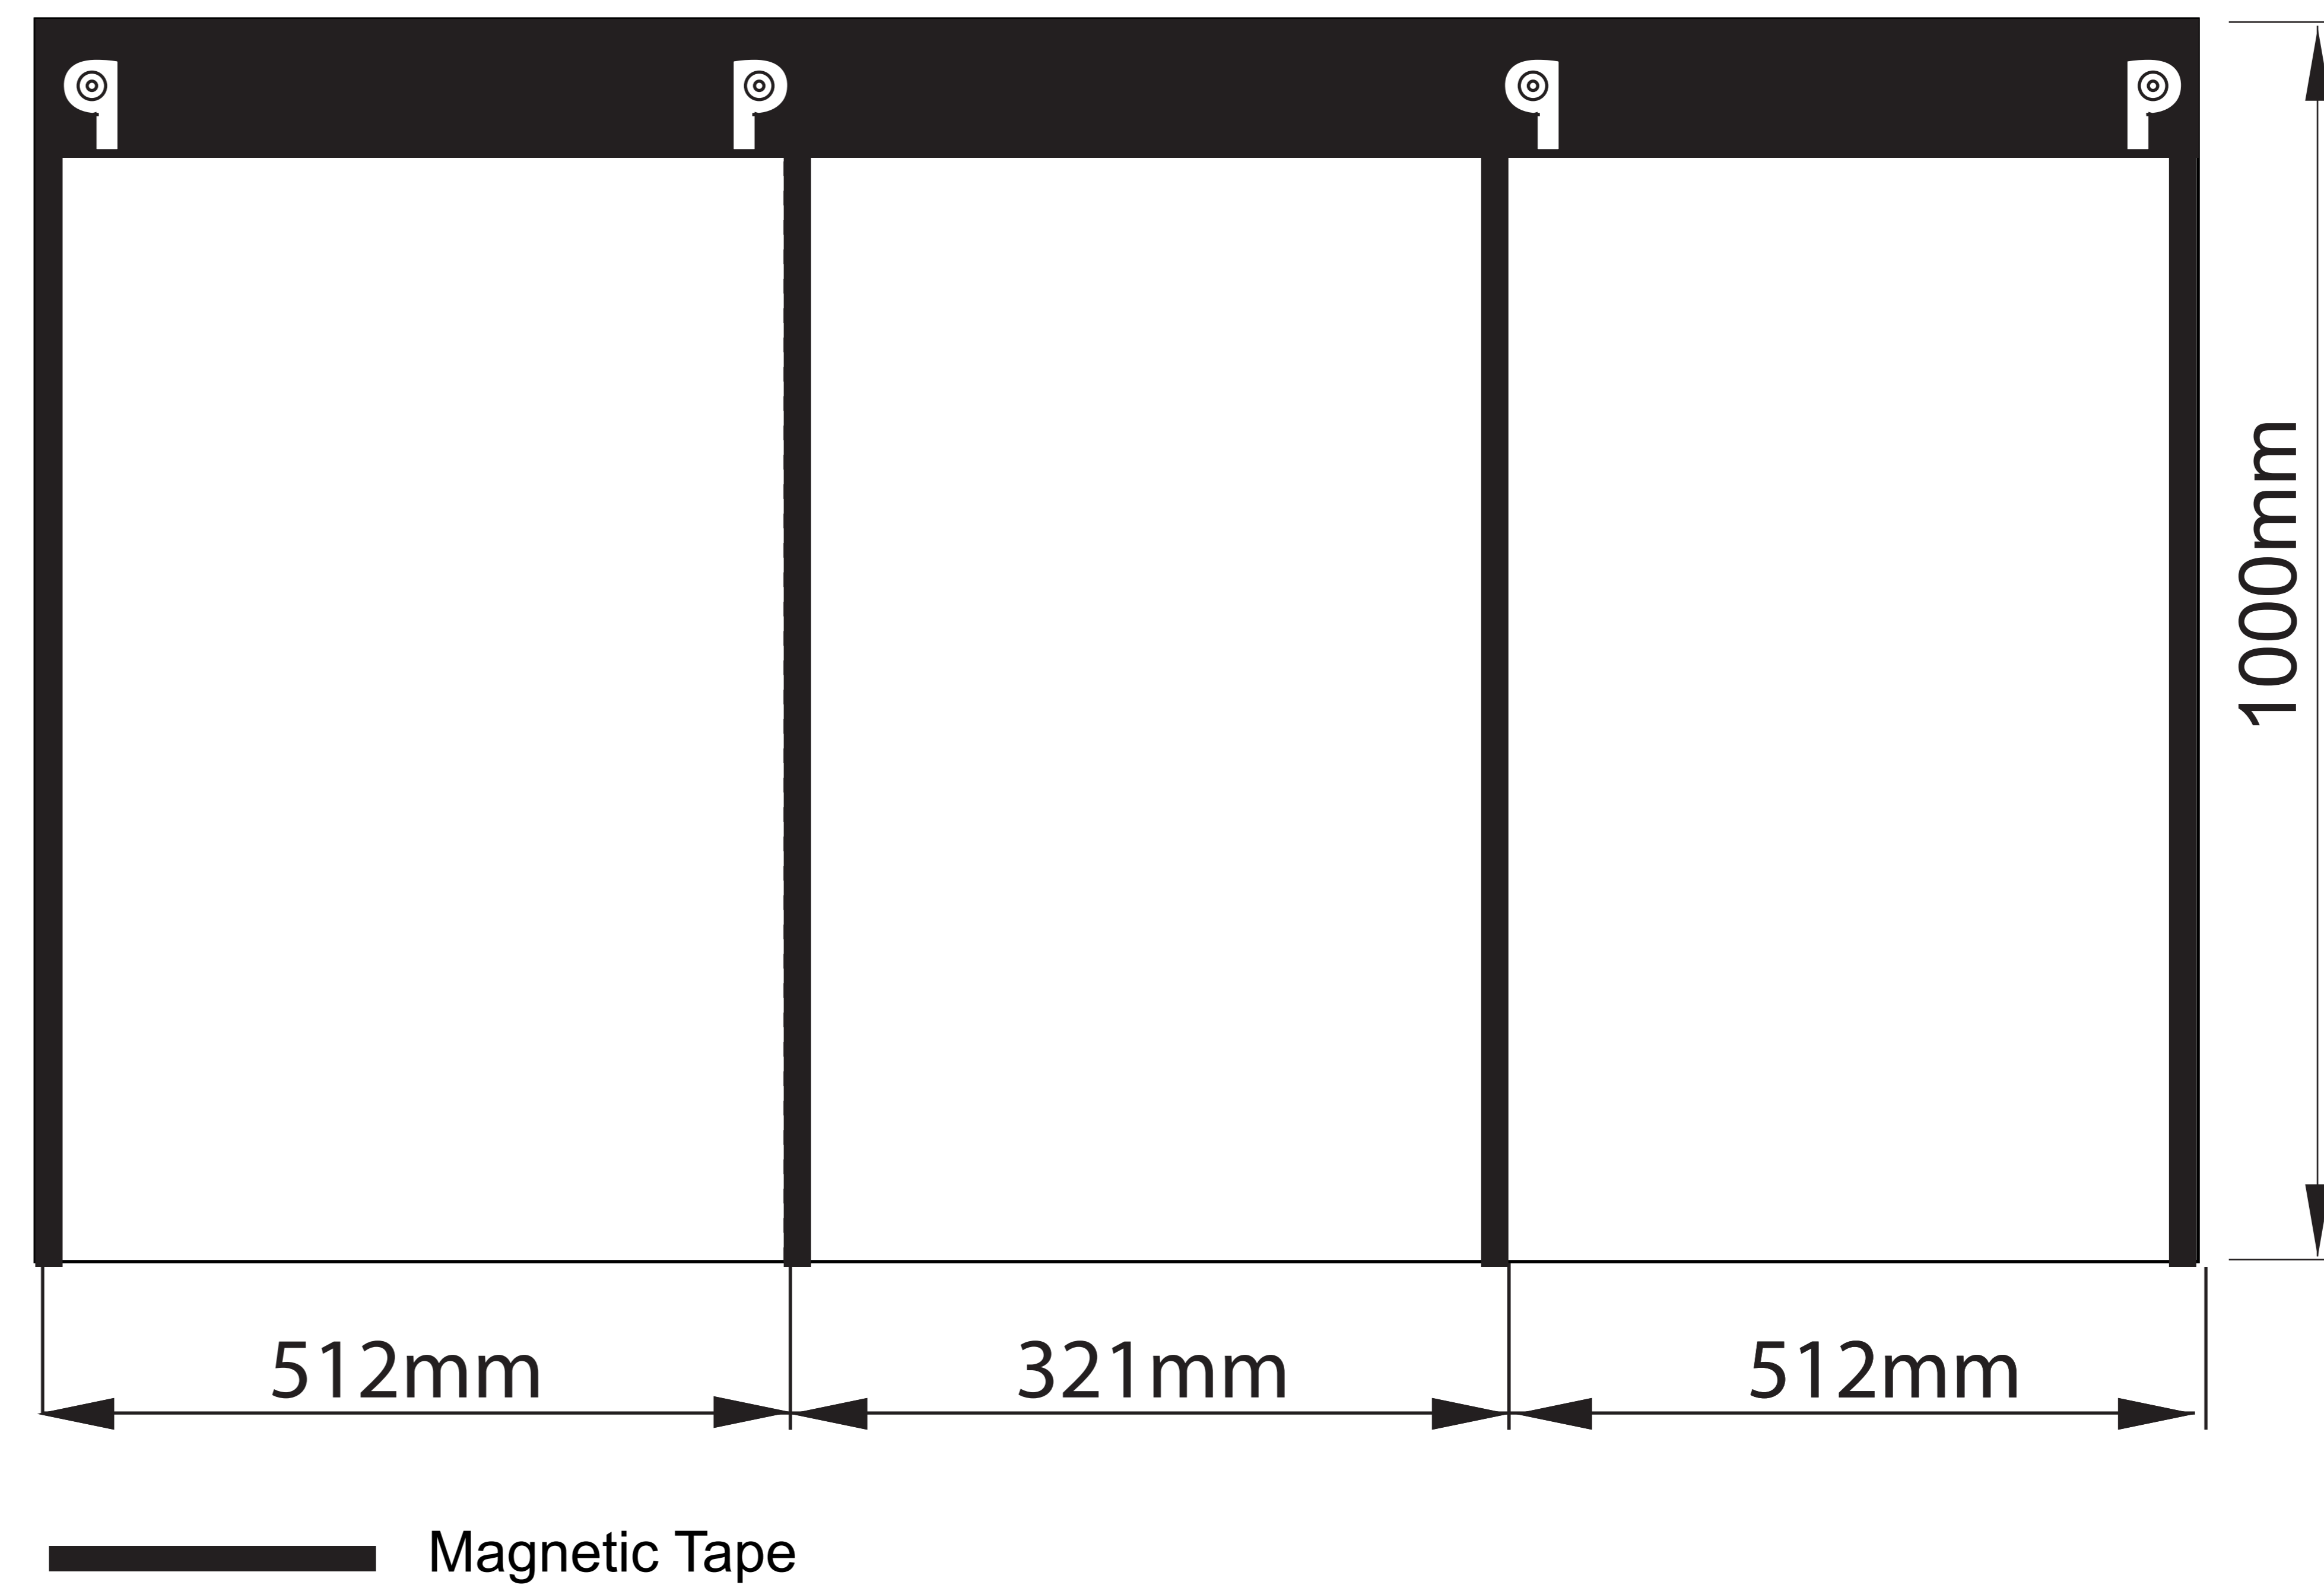

# 3x1 pop up counter - Tower

**Front View - Stand Size**

**Top View - Stand Size**

**Graphic Panel Size (1345mm x 1000mm)**

**Remarks:**

1. Single piece of graphic panel is required.
2. Above drawing shows positioning of magnetic tape and please DO NOT cut the graphic accordingly.