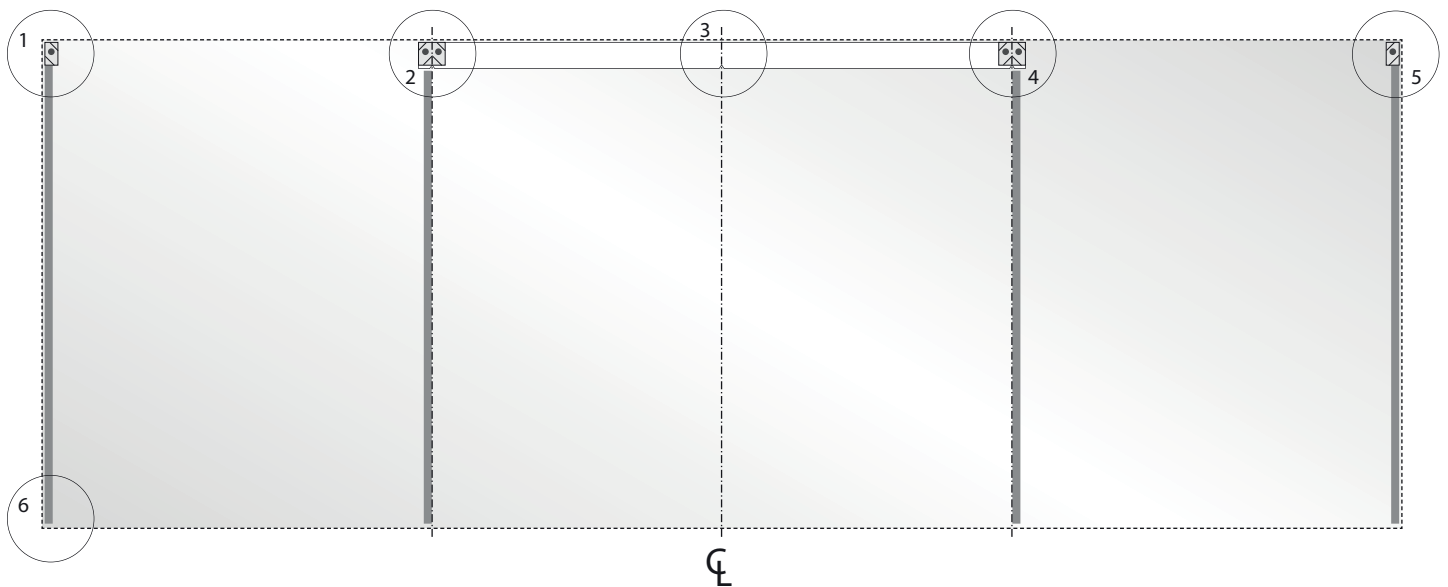

# Pop Up Counter (Post Autumn 2013) Display Graphic Specification

877mm x 2420mm

Visible graphic area  
877mmH x 2420mmW

Image bleed area  
897mmH x 2440mmW

## Hanging Rail / Magnetic Tape Placement

# Pop Up Counter Rear Graphic Panel - Graphic Specification