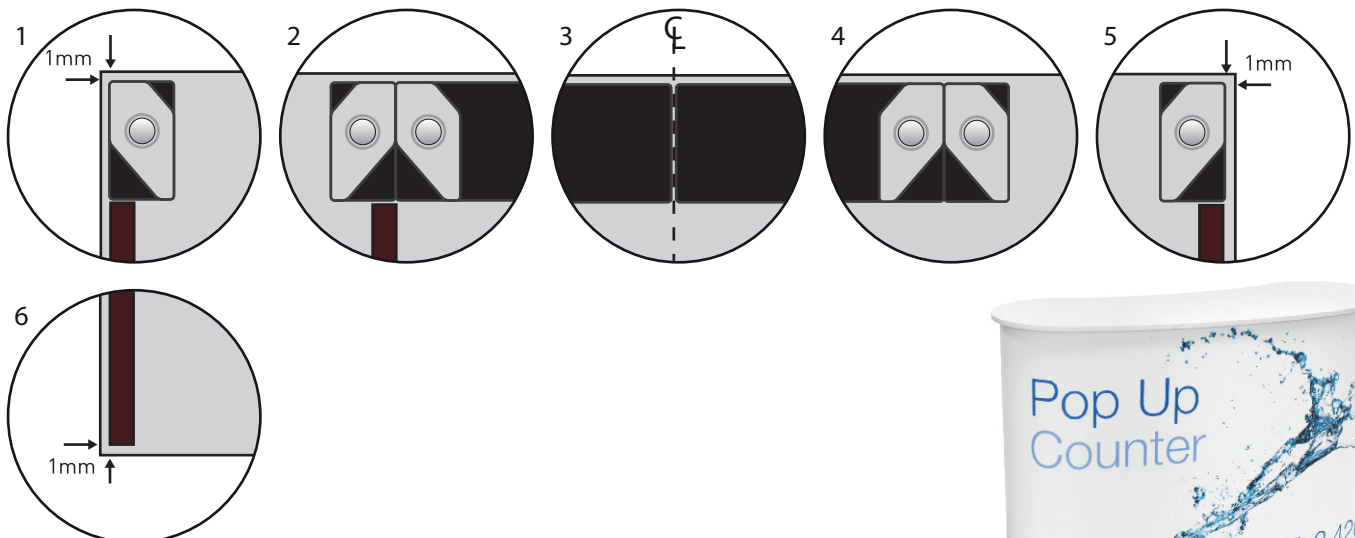

# Pop Up Counter (Post Autumn 2013) Display Graphic Specification

877mm x 2420mm

Visible graphic area  
877mmH x 2420mmW

Image bleed area  
897mmH x 2440mmW

## Hanging Rail / Magnetic Tape Placement

# Pop Up Counter Rear Graphic Panel - Graphic Specification