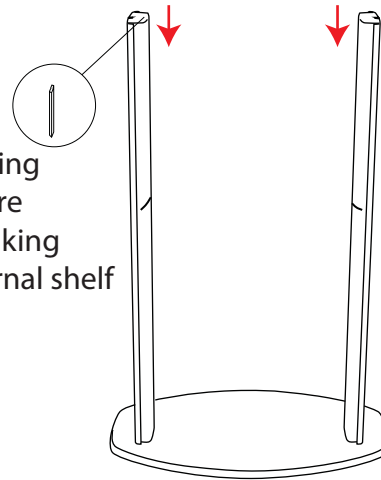

Lecturn Column

Hardware Dimension(mm)
640(w) x 1015(h) x 325(d)

Weight(kg)
6.8

1

3

Before securing top make sure to slide in linking bars for internal shelf

2

4