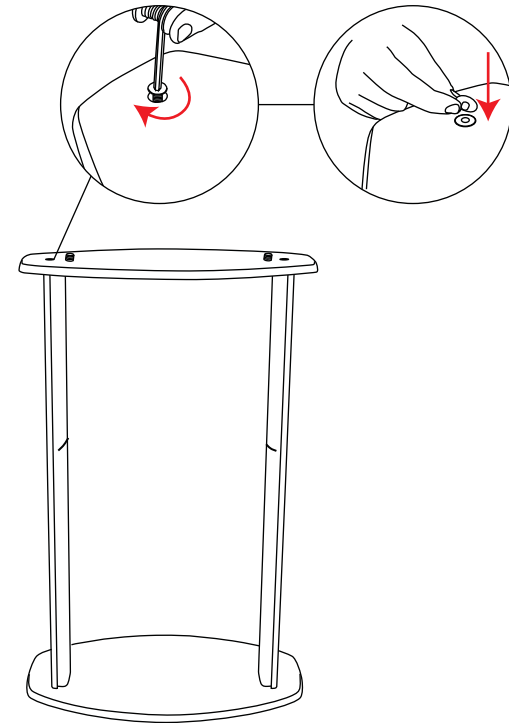

Lecturn Column

Hardware Dimension(mm)
640(w) x 1015(h) x 325(d)

Weight(kg)
6.8

1

3

Before securing top make sure to slide in linking bars for internal shelf

2

4