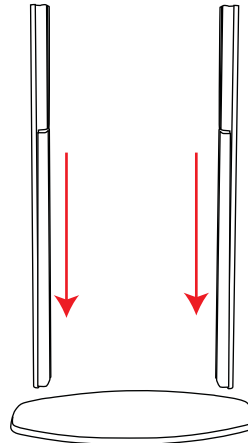

Lecturn Column

Hardware Dimension(mm)
640(w) x 1015(h) x 325(d)

Weight(kg)
6.8

1

3

Before securing top make sure to slide in linking bars for internal shelf

2

4

Lecturn Column

Lecturn Column