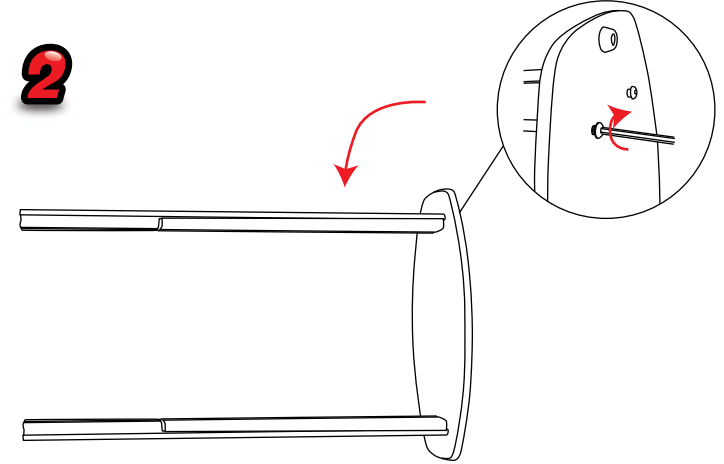

Lecturn Column

Hardware Dimension(mm)
640(w) x 1015(h) x 325(d)

Weight(kg)
6.8

1

3

Before securing top make sure to slide in linking bars for internal shelf

2

4