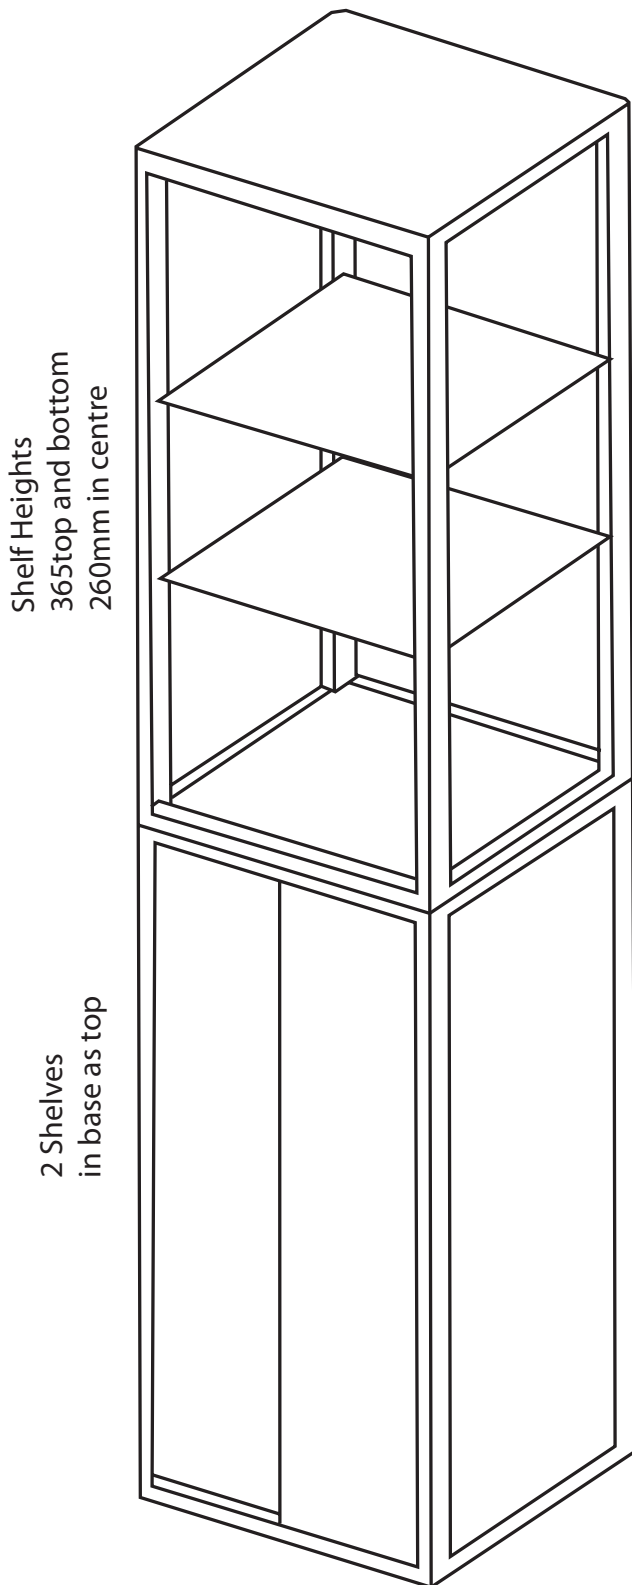

Folding Showcase Tower

Unit weight: 27kilos

Packed in a
Cardboard
Carton

Dimensions H,W D:
960 x 1050 x 135

Shelf Heights
365top and bottom
260mm in centre

2 Shelves
in base as top

Dimensions H,W D:
1980 x 470 x 470

Panel Sizes

Doors 4 x 5mm 229 x 938mm

Sides

4 x 2mm 378 x 948mm
Visual area 360 x 932

Fronts

2 x 2mm 426 x 948mm
Visual area 408 x 932mm