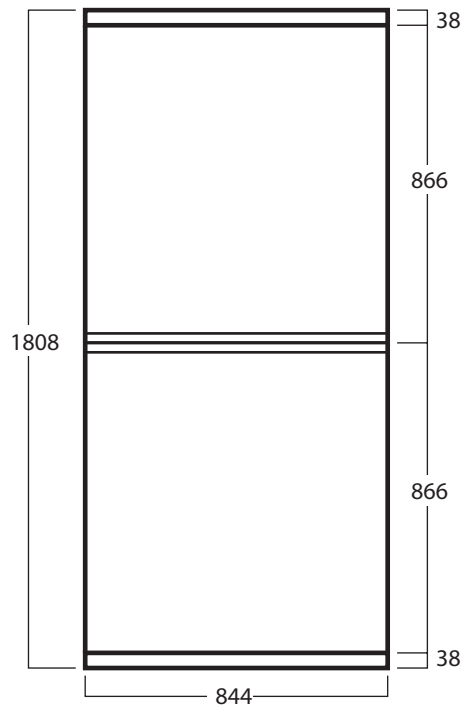

Solus display column

3 options

Top / Bottom

Graphic Size with Optional Cut Out
Allow 35mm for top and bottom

Three Units

Two Units

Single Unit

Carry Bag