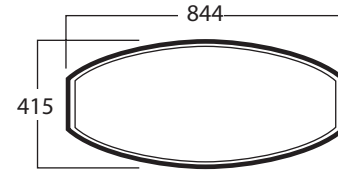

Solus display column

3 options

Top / Bottom

Graphic Size with Optional Cut Out
Allow 35mm for top and bottom

Three Units

Two Units

Single Unit

Carry Bag