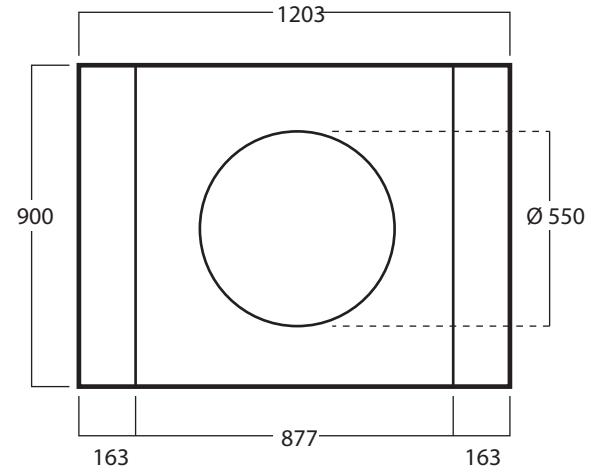

Solus display column

3 options

Top / Bottom

Graphic Size with Optional Cut Out
Allow 35mm for top and bottom

Three Units

Two Units

Single Unit

Carry Bag