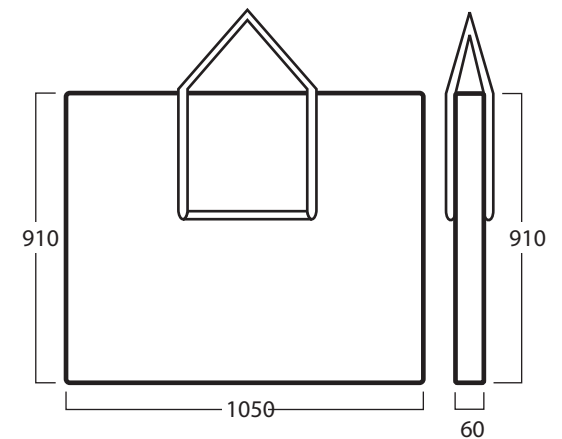

Solus display column

3 options

Top / Bottom

Graphic Size with Optional Cut Out
Allow 35mm for top and bottom

Three Units

Two Units

Single Unit

Carry Bag