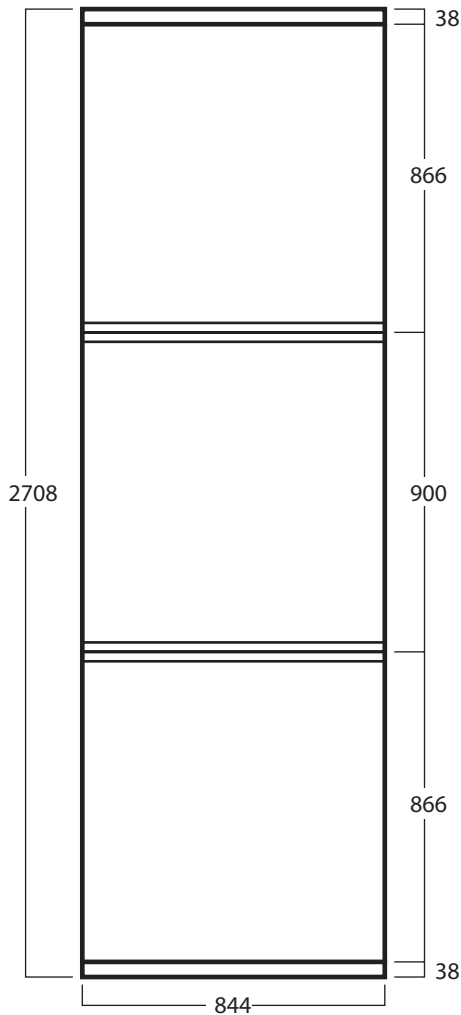

Solus display column

3 options

Top / Bottom

Graphic Size with Optional Cut Out
Allow 35mm for top and bottom

Three Units

Two Units

Single Unit

Carry Bag