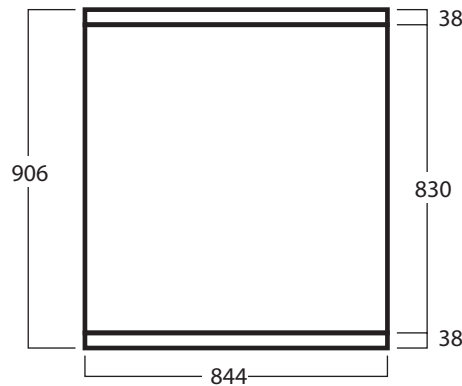

Solus display column

3 options

Top / Bottom

Graphic Size with Optional Cut Out
Allow 35mm for top and bottom

Three Units

Two Units

Single Unit

Carry Bag