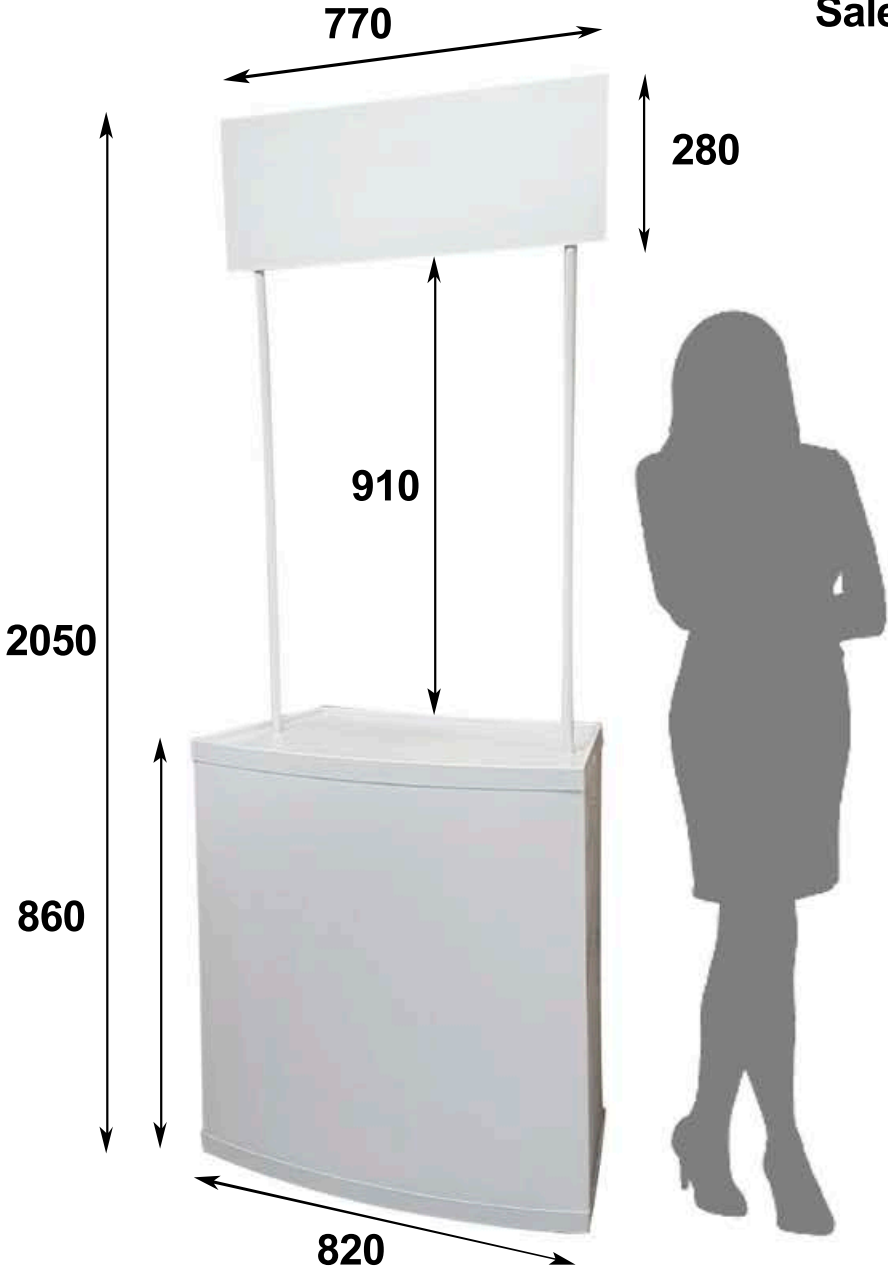

**Sales Promotion Counter ABS Plastic**

**Carton 86x88x11cm weight 2Kg  
+ Weight of Unit 7Kg total 9Kg**

# Artwork Guide for dimensions

3 x Separate Panels 733 Visual (850 high Maximum) 415-828-515mm wide

Note: There are small gaps between panels on folding edges