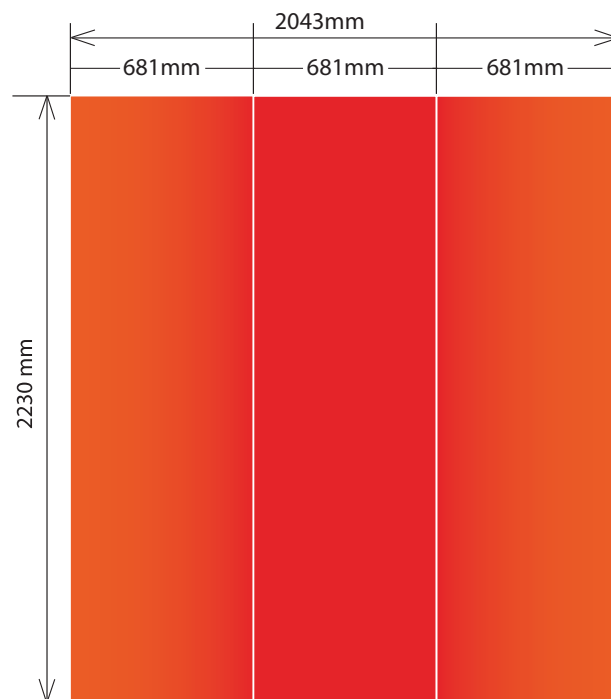

EasyTower Circle™

VERY Portable Graphic Display & Exhibition Stand Systems and Banner & Literature Stands
promoting **Brands & Corporations** worldwide

Graphic Guide

EasyTower Circle™

Individual Panel Sizes
(Width x Height)

Standard: 681mm x 2230mm

2 x Quads High 1497mm
3 x Quads High 2230mm
4 x Quads High 2963mm
5 x Quads High 3696mm

An **EasyTower Circle™** is covered with three graphic (or fabric) panels using 680mm hookstrips to attach panels to frames.

EasyTower Circle™ height may be customized lower or higher in steps of 733mm.