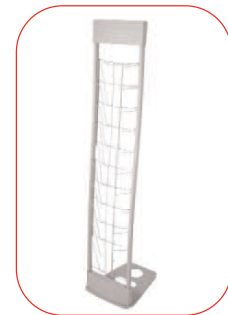

Features & benefits

- Curvaceous styling with 10 A4 wire frame pockets
- Slim and lightweight
- Available in Sparkling Silver
- Separates into 3 pieces
- Carry bag included

10 up deluxe consists of 3 pieces: Top, bottom and base.

Slot the bottom section onto the pegs of the base until fully secure.

Slot the top section onto the pegs of the bottom section until fully secure.

<p>Assembled dimensions (mm): 1365mm (H) x 300mm (W) x 360mm (D)</p> <p>Recommended carry bag/case size 340mm (H) x 850mm (W) x 220mm (D)</p> <p>Weight: 7kg approx</p>	<p>Pocket dimensions (mm): 297mm (H) x 220mm (W) x 15mm (D)</p>	<p>Availability: In Sparkling Silver</p>
---	---	--