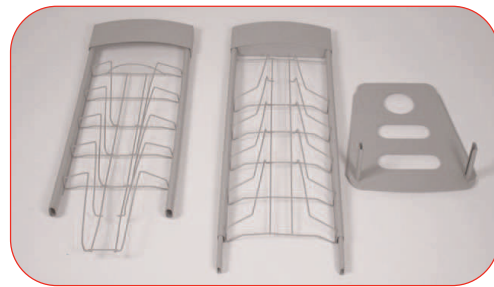

Features & benefits

- Curvaceous styling with 10 A4 wire frame pockets
- Slim and lightweight
- Available in Sparkling Silver
- Separates into 3 pieces
- Carry bag included

10 up deluxe consists of 3 pieces: Top, bottom and base.

Slot the bottom section onto the pegs of the base until fully secure.

Slot the top section onto the pegs of the bottom section until fully secure.

<p>Assembled dimensions (mm): 1365mm (H) x 300mm (W) x 360mm (D)</p> <p>Recommended carry bag/case size 340mm (H) x 850mm (W) x 220mm (D)</p> <p>Weight: 7kg approx</p>	<p>Pocket dimensions (mm): 297mm (H) x 220mm (W) x 15mm (D)</p>	<p>Availability: In Sparkling Silver</p>
---	---	--