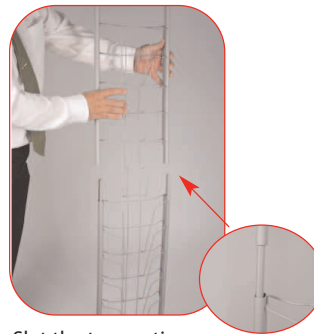

Features & benefits

- Curvaceous styling with 10 A4 wire frame pockets
- Slim and lightweight
- Available in Sparkling Silver
- Separates into 3 pieces
- Carry bag included

10 up deluxe consists of 3 pieces: Top, bottom and base.

Slot the bottom section onto the pegs of the base until fully secure.

Slot the top section onto the pegs of the bottom section until fully secure.

<p>Assembled dimensions (mm): 1365mm (H) x 300mm (W) x 360mm (D)</p> <p>Recommended carry bag/case size 340mm (H) x 850mm (W) x 220mm (D)</p> <p>Weight: 7kg approx</p>	<p>Pocket dimensions (mm): 297mm (H) x 220mm (W) x 15mm (D)</p>	<p>Availability: In Sparkling Silver</p>
---	---	--