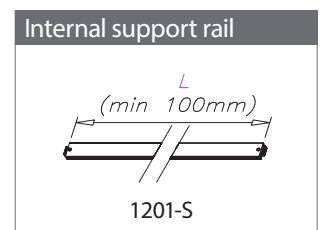

cannot be used for SF-44-6, SF-44-85 and SF-44-120