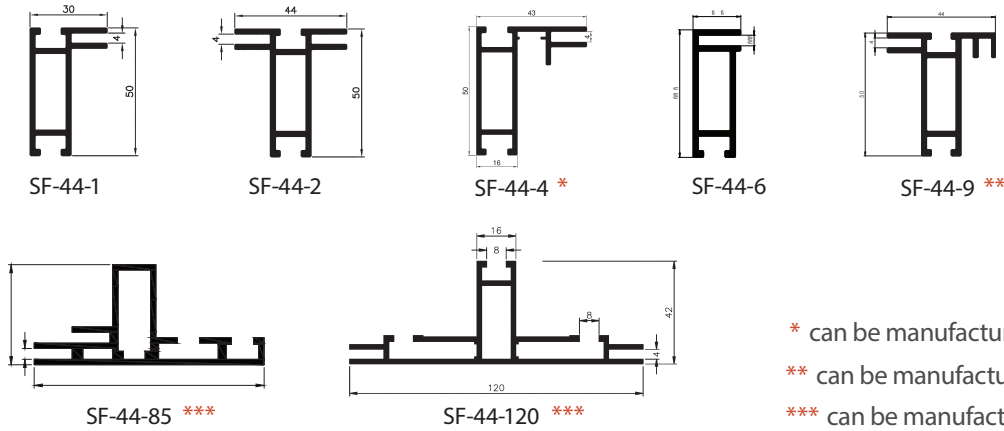

# How to work with Fabric Frames

Valid for profiles:

- \* can be manufactured with 20W LED Strips and light panels
- \*\* can be manufactured with 5 or 12mm panels in the back
- \*\*\* can be manufactured with 5x2W LED modules