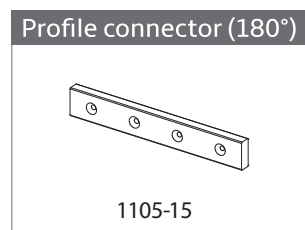

cannot be used for SF-44-6, SF-44-85 and SF-44-120