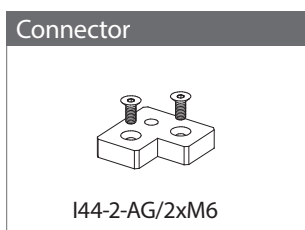

cannot be used for SF-44-6, SF-44-85 and SF-44-120