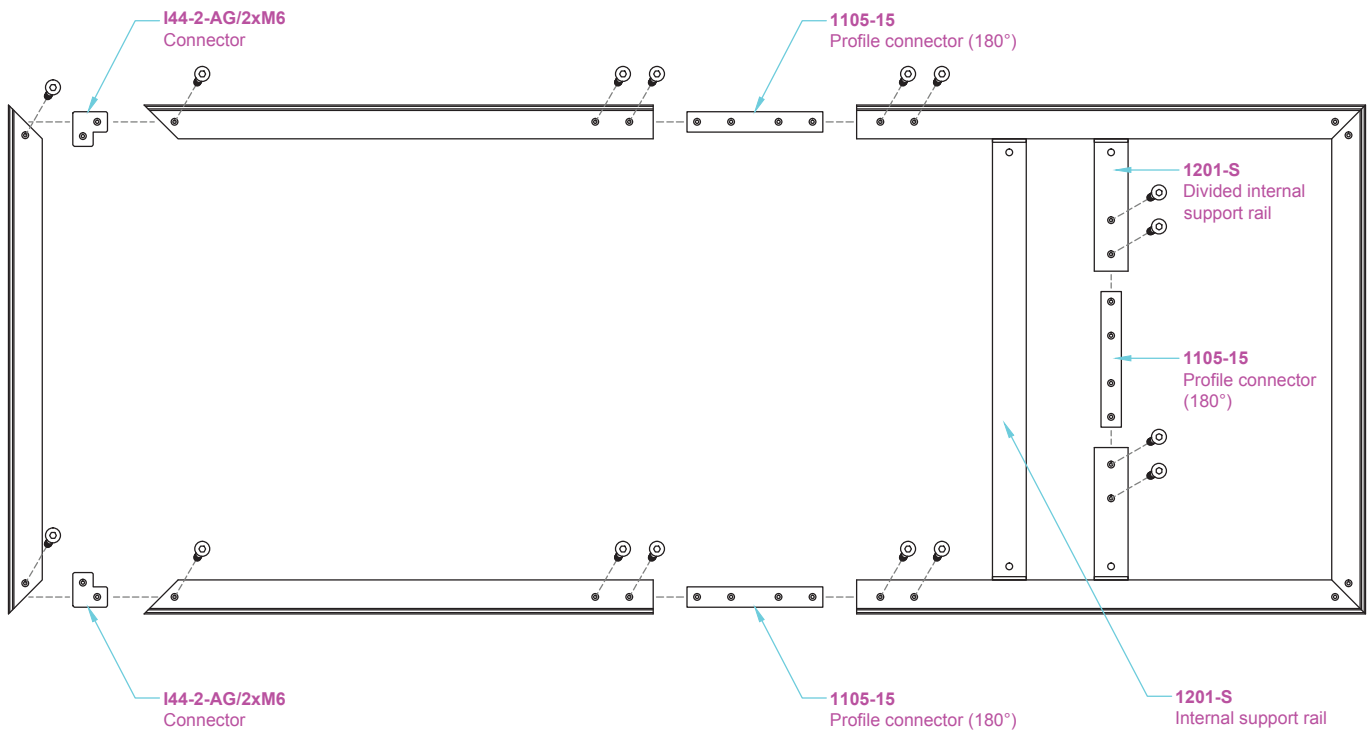

Accessories: