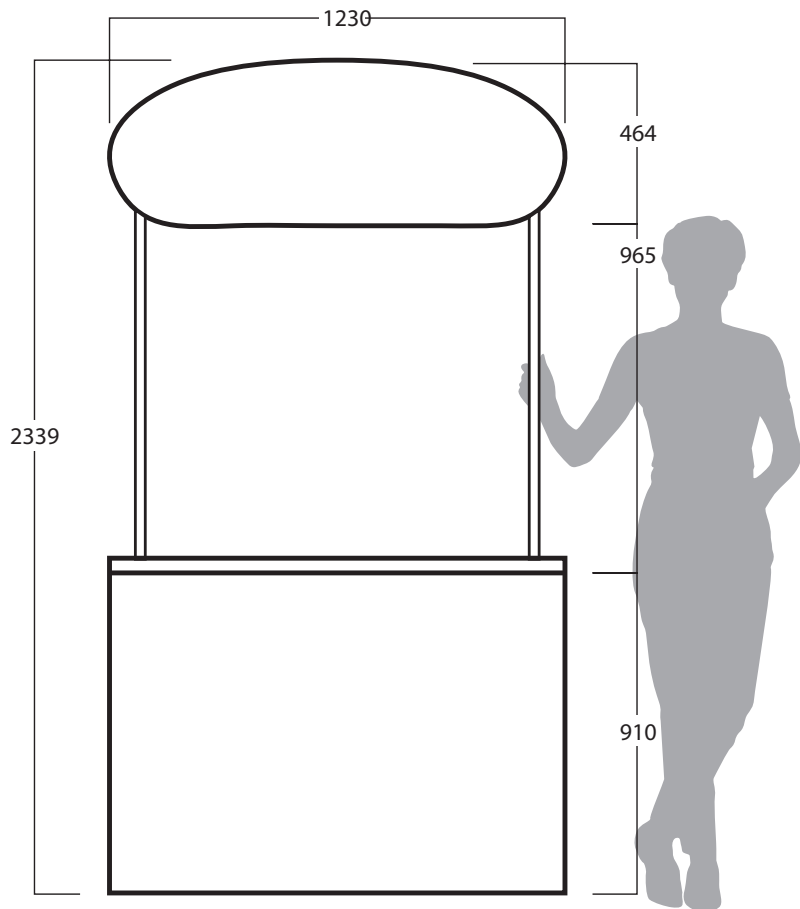

Finesse Promo Counter

Top

Unit and Header

Graphic Wrap

Allow 15mm for top to cover graphic

Side

Carry Bag