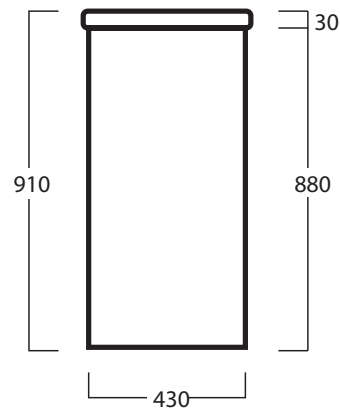

Finesse Promo Counter

Top

Unit and Header

Graphic Wrap

Allow 15mm for top to cover graphic

Side

Carry Bag