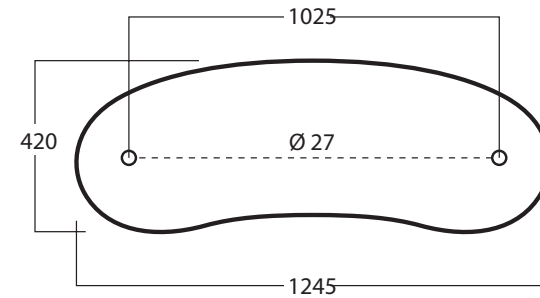

Finesse Promo Counter

Top

Unit and Header

Graphic Wrap

Allow 15mm for top to cover graphic

Side

Carry Bag