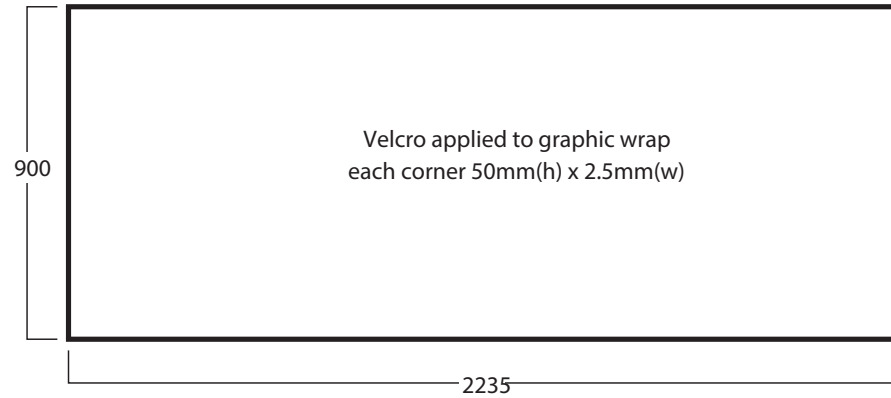

Finesse Promo Counter

Top

Unit and Header

Graphic Wrap

Allow 15mm for top to cover graphic

Side

Carry Bag