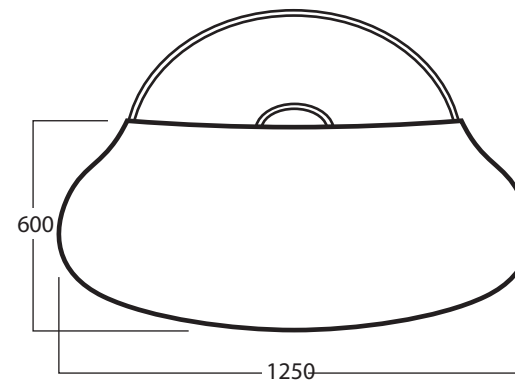

Finesse Promo Counter

Top

Unit and Header

Graphic Wrap

Allow 15mm for top to cover graphic

Side

Carry Bag