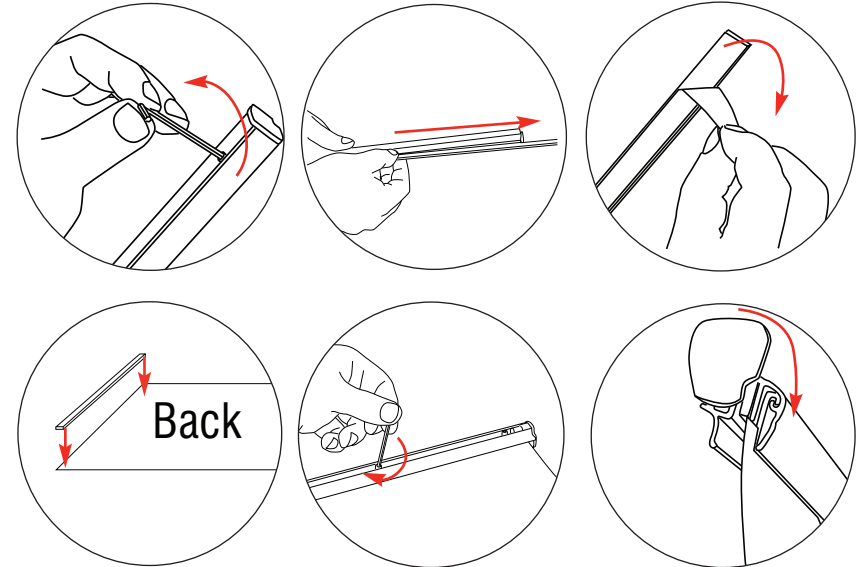

Include a 150mm at the bottom (non-visible area in roller mechanism)

Assembly

630/830/1030/1230/1530/2030mm

Original 2
 Based on 800mm unit

We are continually improving and modifying our product range and reserve the right to vary the specifications without prior notice. All dimensions and weights quoted are approximate and we accept no responsibility for variance. E&OE.

Top Rail Attachment

Option 1

Option 2

Bottom Graphic Attachment

WARNING: Banner is pre-tensioned always attach graphic to Leader and top rail before removing the locking pin.

We are continually improving and modifying our product range and reserve the right to vary the specifications without prior notice. All dimensions and weights quoted are approximate and we accept no responsibility for variance. E&OE.