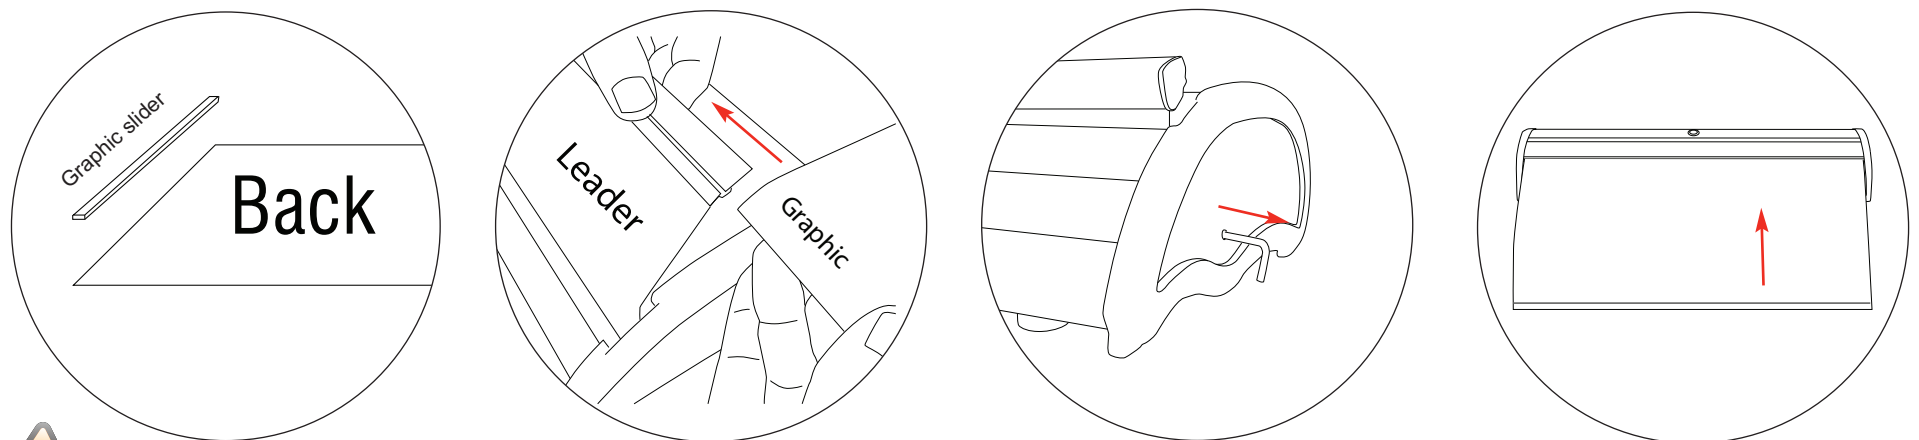

Include a 150mm at the bottom (non-visible area in roller mechanism)

Assembly

630/830/1030/1230/1530/2030mm

Original 2
 Based on 800mm unit

We are continually improving and modifying our product range and reserve the right to vary the specifications without prior notice. All dimensions and weights quoted are approximate and we accept no responsibility for variance. E&OE.

Top Rail Attachment

Option 1

Option 2

Bottom Graphic Attachment

WARNING: Banner is pre-tensioned always attach graphic to Leader and top rail before removing the locking pin.

We are continually improving and modifying our product range and reserve the right to vary the specifications without prior notice. All dimensions and weights quoted are approximate and we accept no responsibility for variance. E&OE.