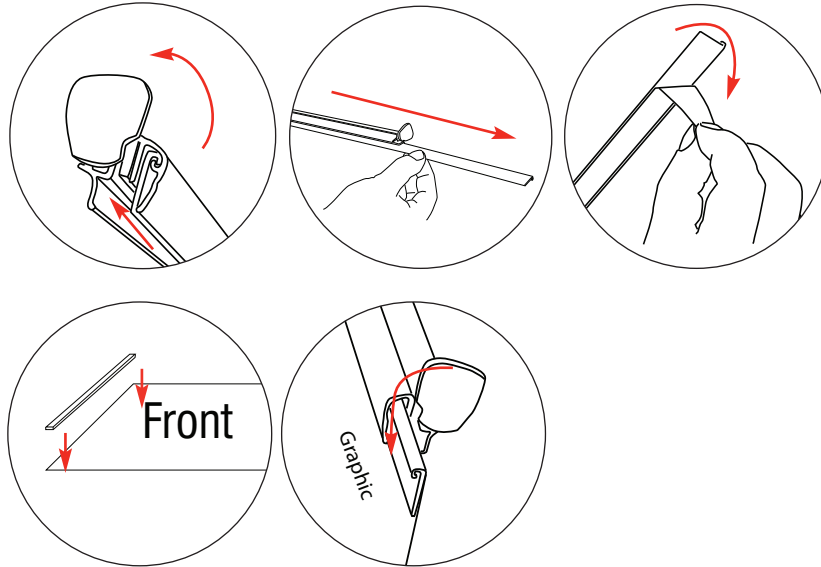

Include a 150mm at the bottom (non-visible area in roller mechanism)

Assembly

630/830/1030/1230/1530/2030mm

Original 2
 Based on 800mm unit

We are continually improving and modifying our product range and reserve the right to vary the specifications without prior notice. All dimensions and weights quoted are approximate and we accept no responsibility for variance. E&OE.

Top Rail Attachment

Option 1

Option 2

Bottom Graphic Attachment

WARNING: Banner is pre-tensioned always attach graphic to Leader and top rail before removing the locking pin.

We are continually improving and modifying our product range and reserve the right to vary the specifications without prior notice. All dimensions and weights quoted are approximate and we accept no responsibility for variance. E&OE.