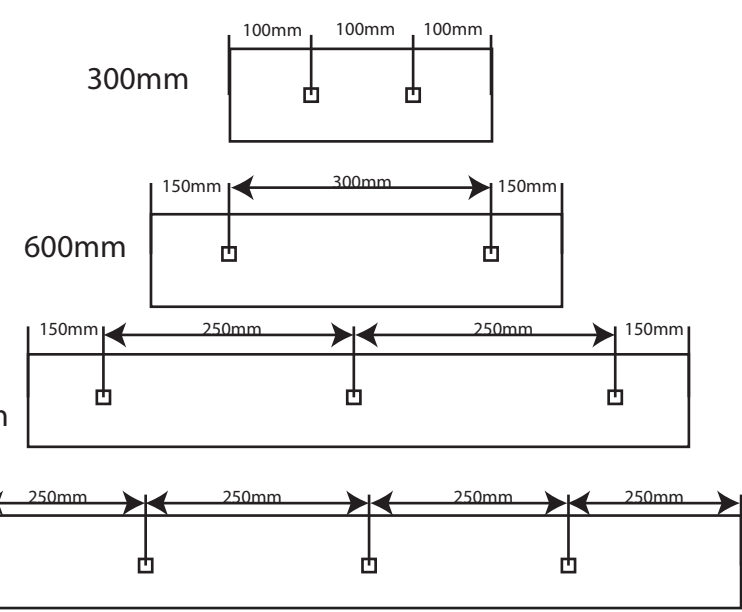

Wedge

- kg**
- 300mm wide - 3kg
 - 600mm wide - 5.1kg
 - 800mm wide - 7.4kg
 - 1000mm wide - 9.2kg

!
 Graphic thickness 40mm Max
 Recommended maximum graphic height:
 1500mm high using 18mm thick MDF

Hole height from the bottom of the unit is 42.50mm
 8mm Bolt Supplied