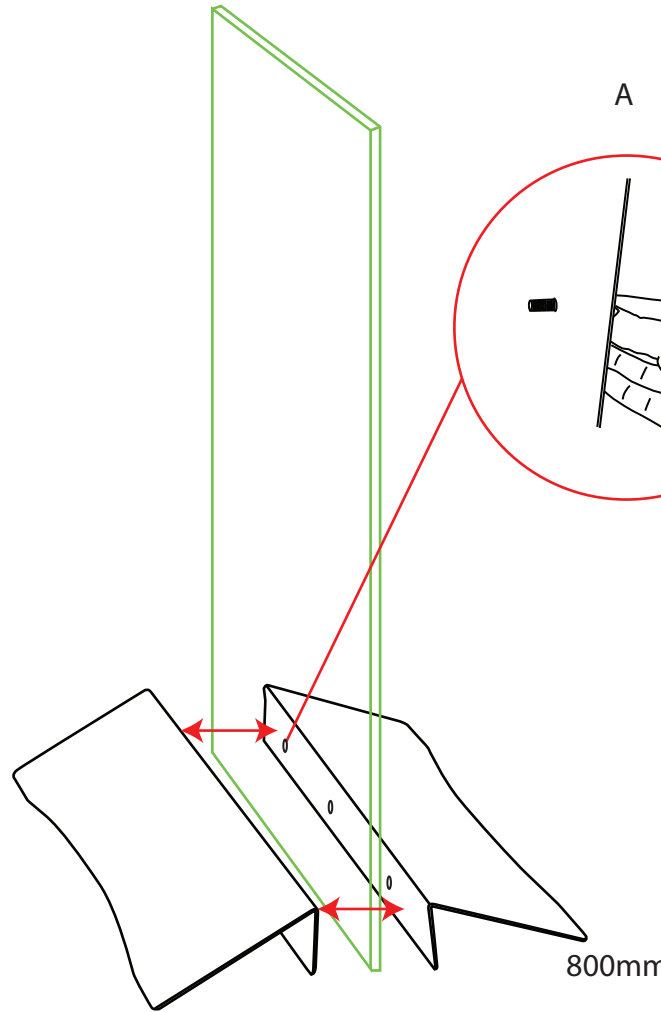

Wedge

- kg**
- 300mm wide - 3kg
 - 600mm wide - 5.1kg
 - 800mm wide - 7.4kg
 - 1000mm wide - 9.2kg

!
 Graphic thickness 40mm Max
 Recommended maximum graphic height:
 1500mm high using 18mm thick MDF

Hole height from the bottom of the unit is 42.50mm
 8mm Bolt Supplied