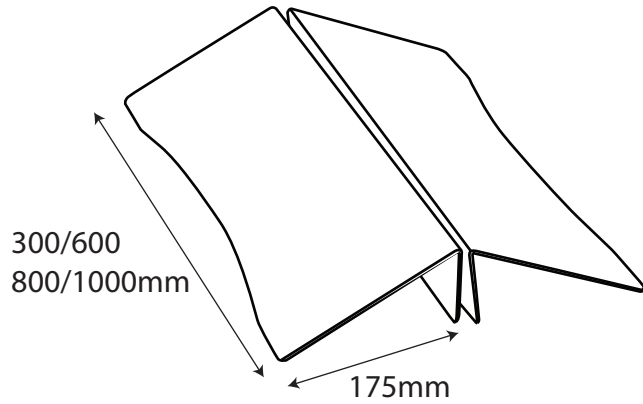

Wedge

- kg**
- 300mm wide - 3kg
 - 600mm wide - 5.1kg
 - 800mm wide - 7.4kg
 - 1000mm wide - 9.2kg

!
 Graphic thickness 40mm Max
 Recommended maximum graphic height:
 1500mm high using 18mm thick MDF

Hole height from the bottom of the unit is 42.50mm
 8mm Bolt Supplied