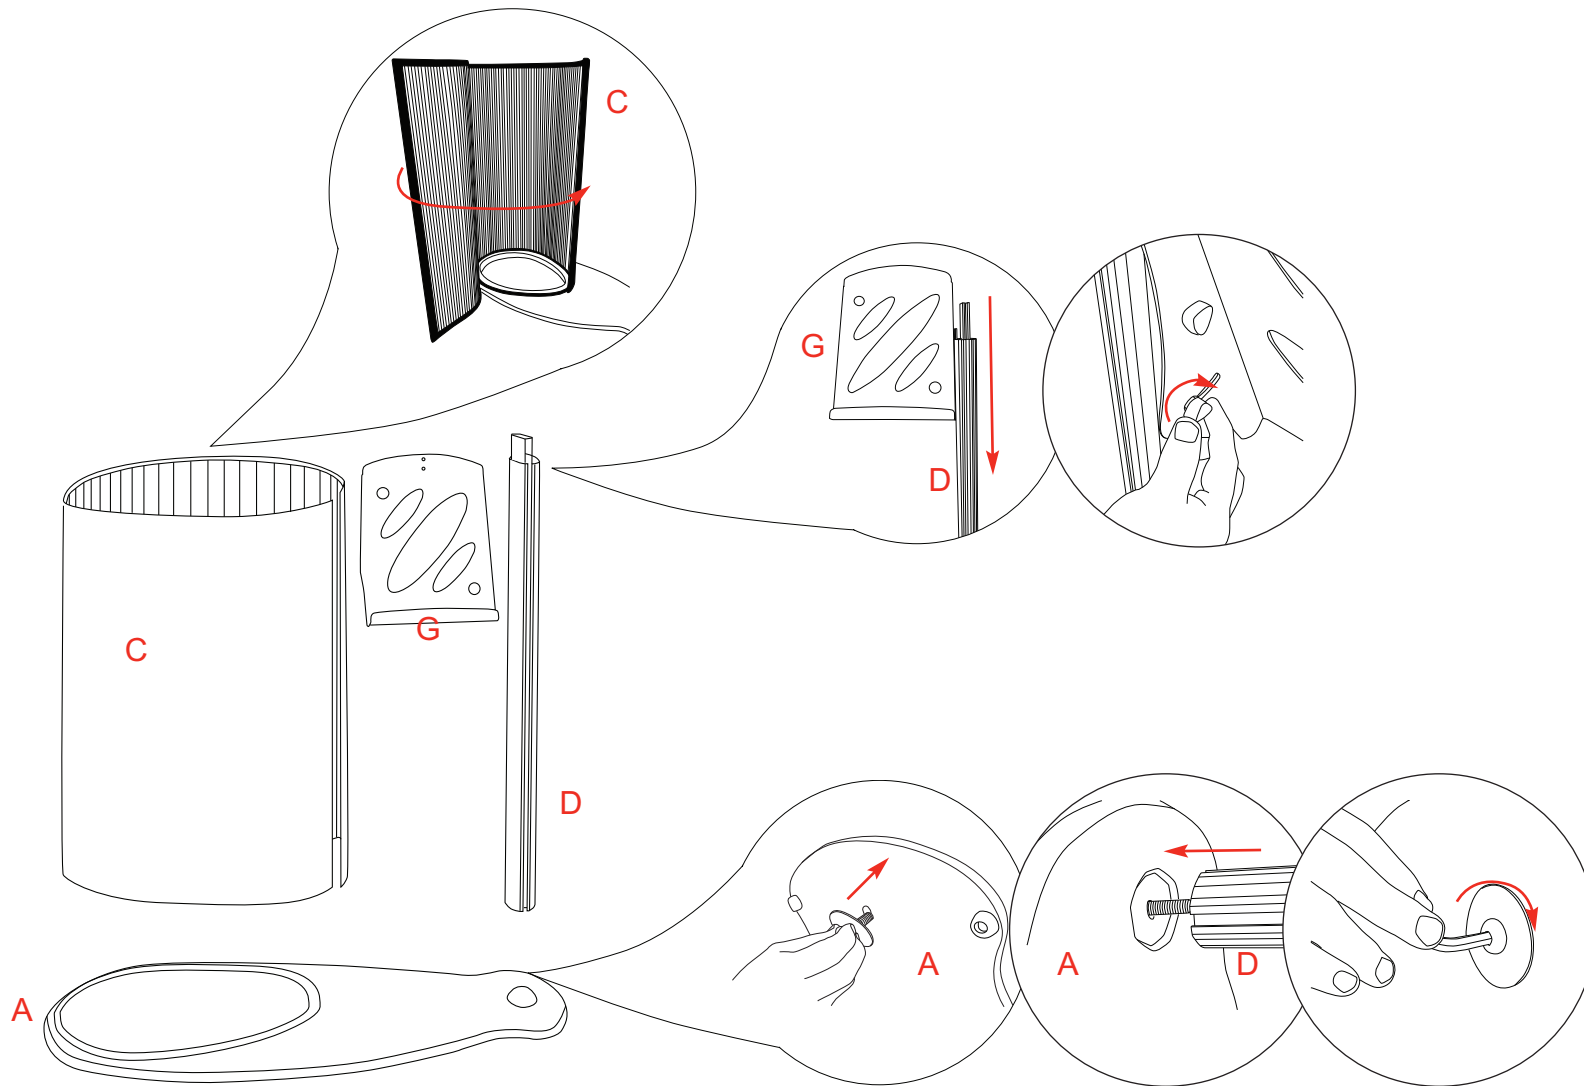

For full graphic spec
 please refer to graphic
 template

1500mm

500mm

Please note: Allow 15mm
 both sides and 100mm
 bleed top and bottom.

We are continually improving and modifying our product range and reserve the right to vary the specifications without prior notice. All dimensions and weights quoted are approximate and we accept no responsibility for variance. E&OE.