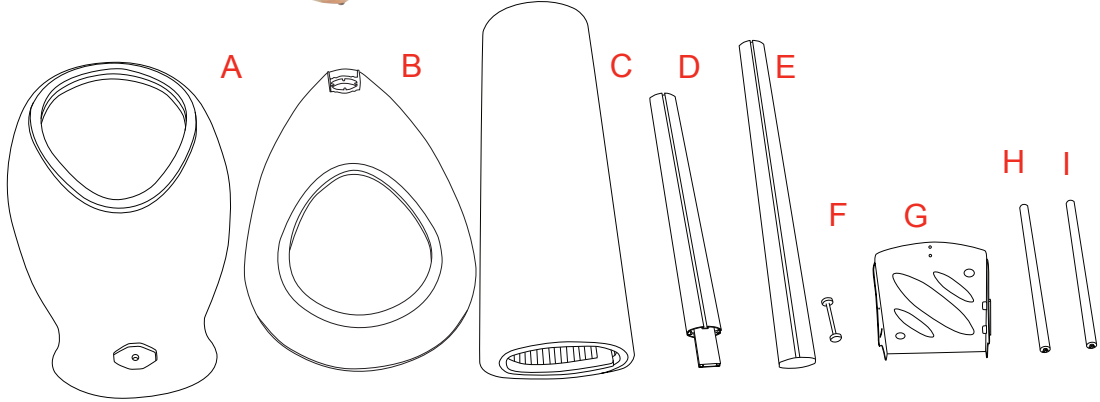

For full graphic spec
 please refer to graphic
 template

1500mm

500mm

Please note: Allow 15mm
 both sides and 100mm
 bleed top and bottom.

We are continually improving and modifying our product range and reserve the right to vary the specifications without prior notice. All dimensions and weights quoted are approximate and we accept no responsibility for variance. E&OE.