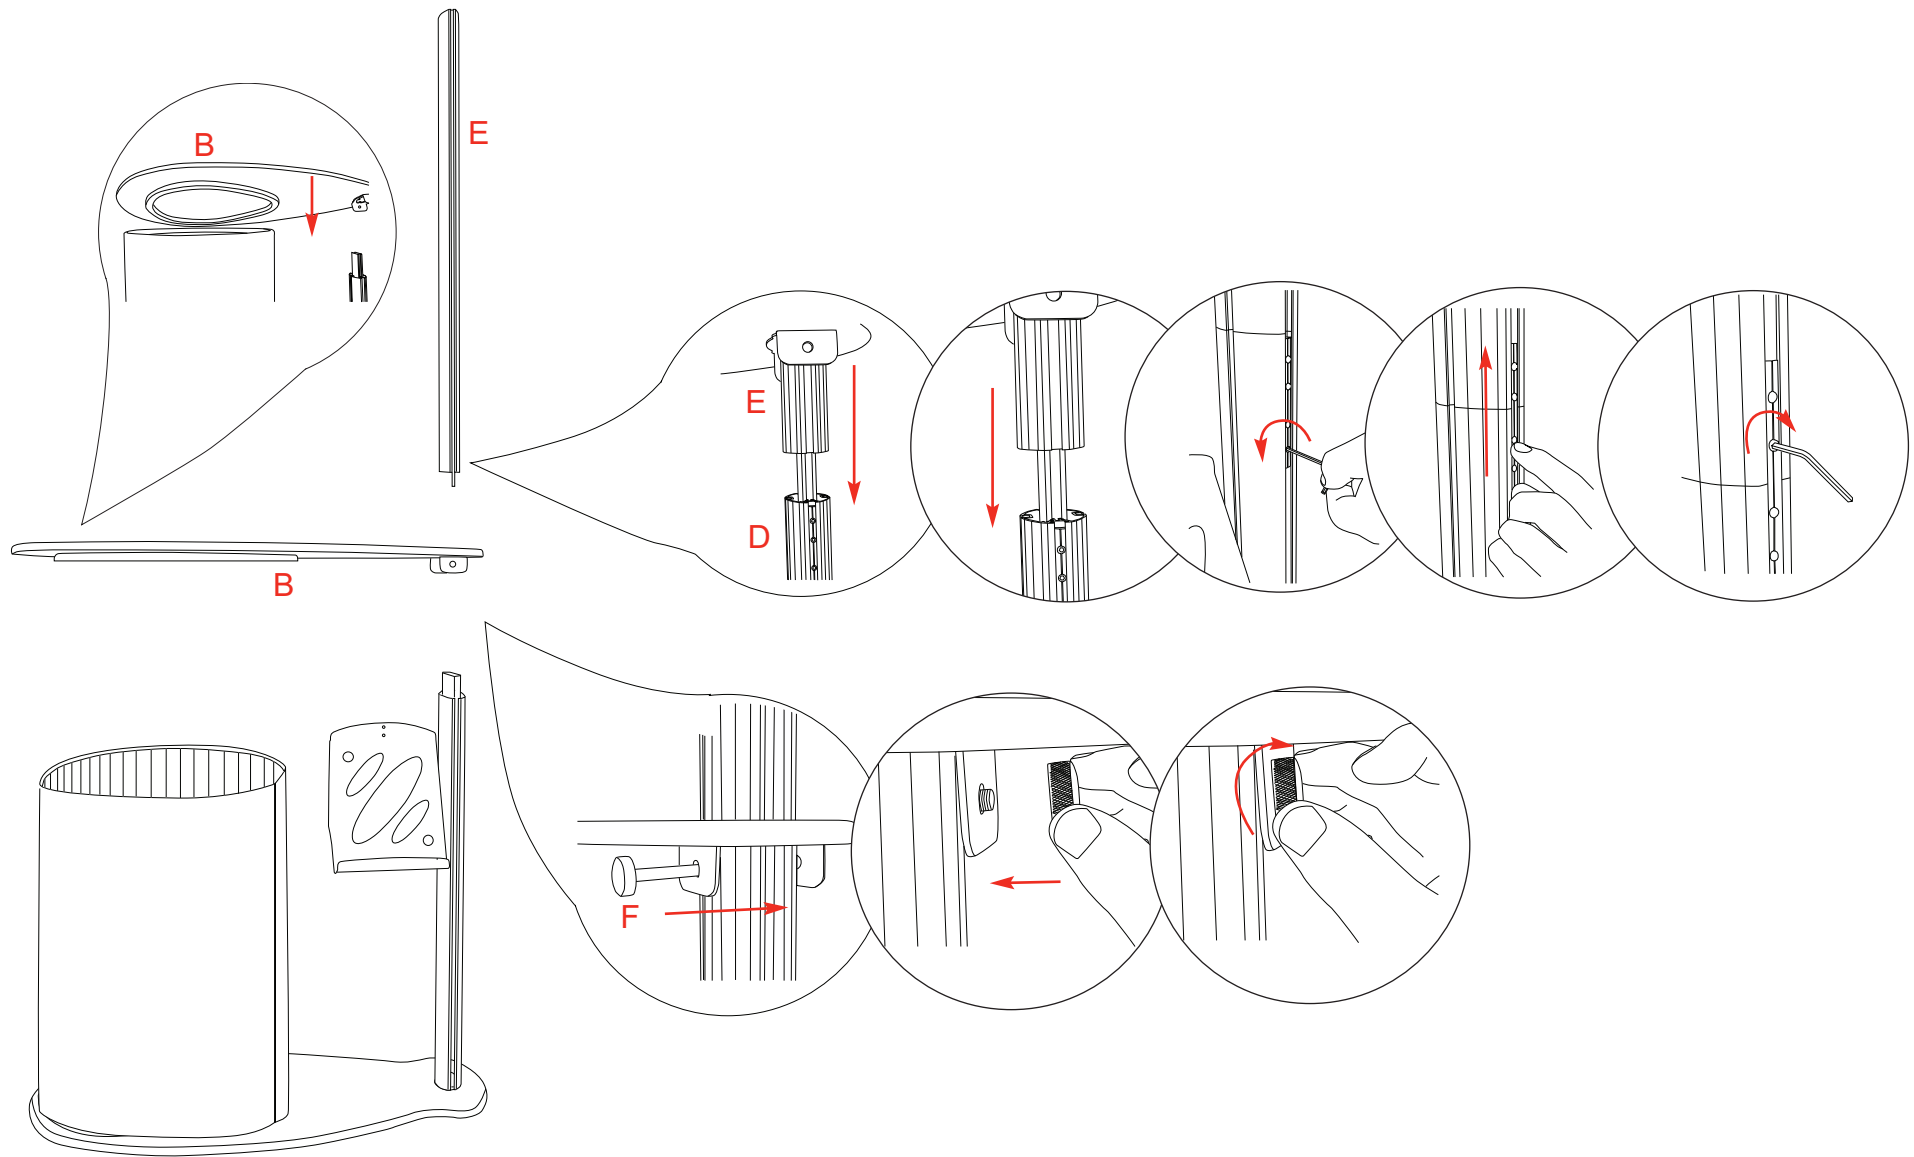

For full graphic spec
 please refer to graphic
 template

1500mm

500mm

Please note: Allow 15mm
 both sides and 100mm
 bleed top and bottom.

We are continually improving and modifying our product range and reserve the right to vary the specifications without prior notice. All dimensions and weights quoted are approximate and we accept no responsibility for variance. E&OE.