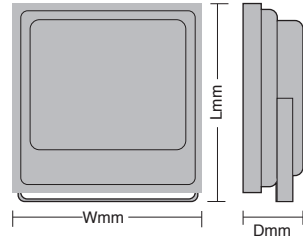

A range of SMD LED Floodlights. Available in 50W-200W, have a lumen output of up to 16000lm and all come with a 3 year guarantee.

3 YEAR
GUARANTEE

IP65

Specification

Voltage: 85-265V
 Wattage: 50W-200W
 LED: 100-400pcs of SMD2835 LED
 Lumen Output: 4000-16000lm
 Life Expectancy: 30,000
 Guarantee: 3 year
 IP Rating: IP65
 RA: >70
 Beam Angle: 120°
 Material: Aluminium
 Finish: Black
 Working Temp.: 45°C-20°C
 Extra Info: 1m H05VV-F3G1.0mm²
 Power cable

	WATTAGE	COLOUR TEMPERATURE	COLOUR	LUMEN OUTPUT	DIMENSIONS (L x W x D mm)
	50W	6500K	BLACK	4000	283 x 283 x 68
	100W	6500K	BLACK	8000	282 x 282 x 80
	150W	6500K	BLACK	12000	340 x 320 x 90
	200W	6500K	BLACK	16000	375 x 375 x 115