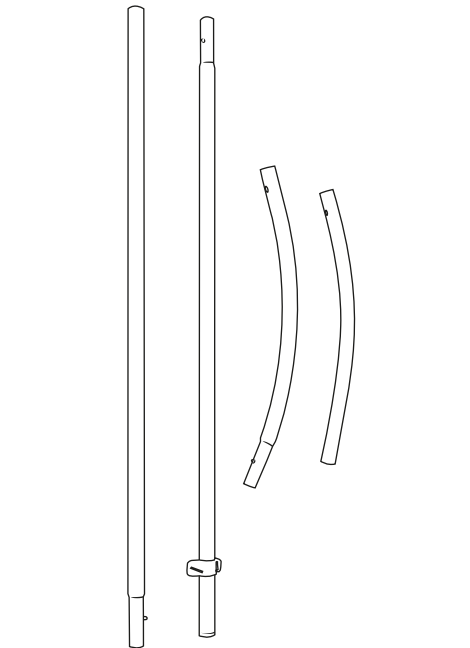

Formulate Lite Feather

1

2

3

4

5

FORMULATE

Fabric Displays
Counters
Retail Displays
Exhibition & Hanging Displays

Important note: These instructions are based on assembling the small version. Other size kits will have slightly different configurations of poles but can still be assembled in the same way.

Please note: Bungee toggle not included

Formulate Lite Rectangle

FORMULATE

- Fabric Displays
- Counters
- Retail Displays
- Exhibition & Hanging Displays

Important note: These instructions are based on assembling the medium version. Other size kits will have slightly different configurations of poles but can still be assembled in the same way.