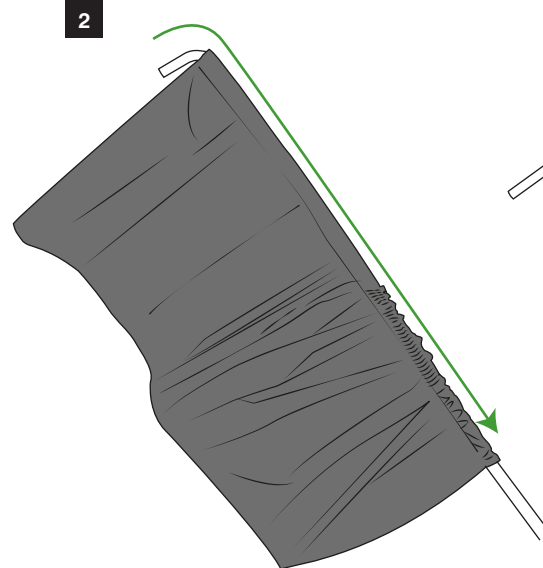

Formulate Lite Rectangle

FORMULATE

- Fabric Displays
- Counters
- Retail Displays
- Exhibition & Hanging Displays

Important note: These instructions are based on assembling the medium version. Other size kits will have slightly different configurations of poles but can still be assembled in the same way.