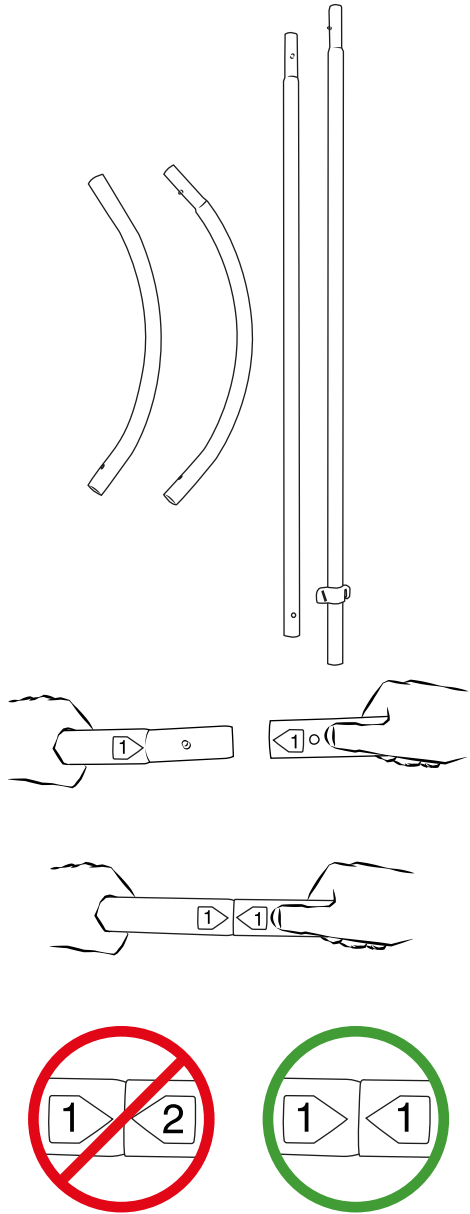

Formulate Lite Quill

1