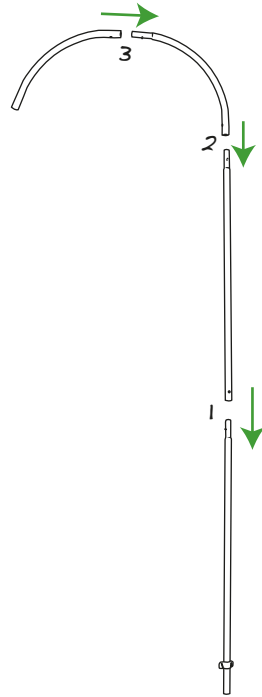

Formulate Lite Quill

1

2

3

4

5

FORMULATE

Fabric Displays
Counters
Retail Displays
Exhibition & Hanging Displays

Important note: These instructions are based on assembling the small version. Other size kits will have slightly different configurations of poles but can still be assembled in the same way.

Please note: Bungee toggle not included