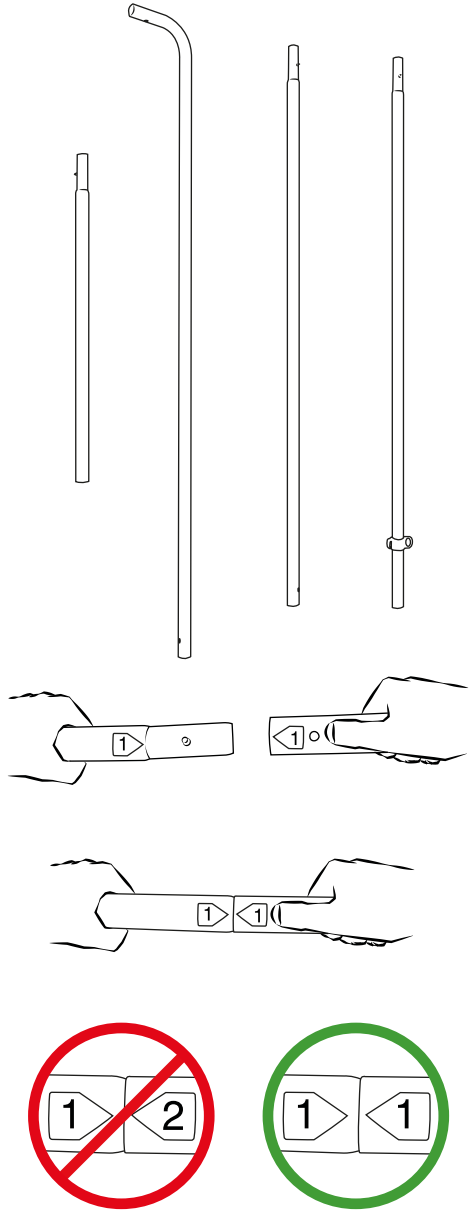

Important note: These instructions are based on assembling the small version. Other size kits will have slightly different configurations of poles but can still be assembled in the same way.

Please note: Bungee toggle not included

Formulate Lite Quill

1

2

3

4

5

FORMULATE

Fabric Displays
Counters
Retail Displays
Exhibition & Hanging Displays

Formulate Lite Rectangle

FORMULATE

- Fabric Displays
- Counters
- Retail Displays
- Exhibition & Hanging Displays

Important note: These instructions are based on assembling the medium version. Other size kits will have slightly different configurations of poles but can still be assembled in the same way.