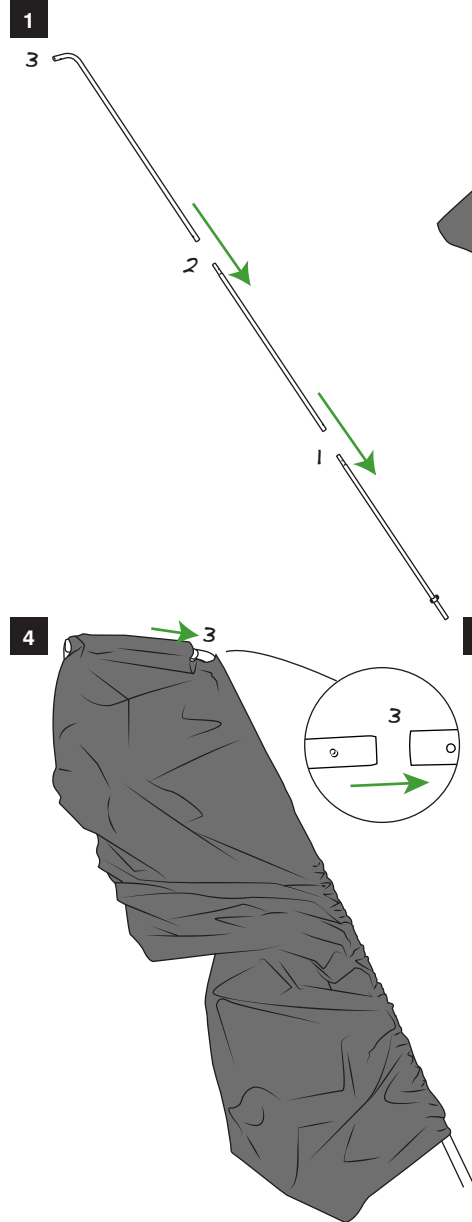

Important note: These instructions are based on assembling the small version. Other size kits will have slightly different configurations of poles but can still be assembled in the same way.

Please note: Bungee toggle not included

Formulate Lite Quill

1

2

3

4

5

FORMULATE

Fabric Displays
Counters
Retail Displays
Exhibition & Hanging Displays

Formulate Lite Rectangle

FORMULATE

- Fabric Displays
- Counters
- Retail Displays
- Exhibition & Hanging Displays

Important note: These instructions are based on assembling the medium version. Other size kits will have slightly different configurations of poles but can still be assembled in the same way.