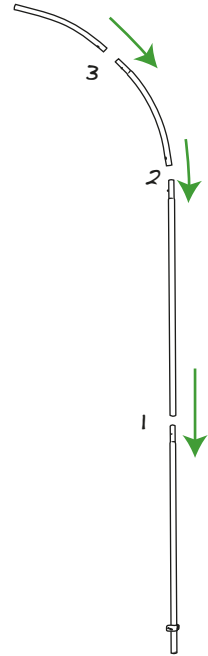

Formulate Lite Feather

1

2

3

4

5

FORMULATE

Fabric Displays
Counters
Retail Displays
Exhibition & Hanging Displays

Important note: These instructions are based on assembling the small version. Other size kits will have slightly different configurations of poles but can still be assembled in the same way.

Please note: Bungee toggle not included

Formulate Lite Rectangle

FORMULATE

- Fabric Displays
- Counters
- Retail Displays
- Exhibition & Hanging Displays

Important note: These instructions are based on assembling the medium version. Other size kits will have slightly different configurations of poles but can still be assembled in the same way.