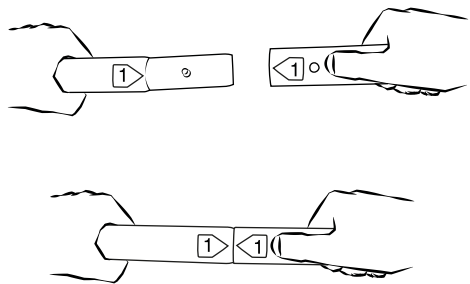

Formulate Lite Feather