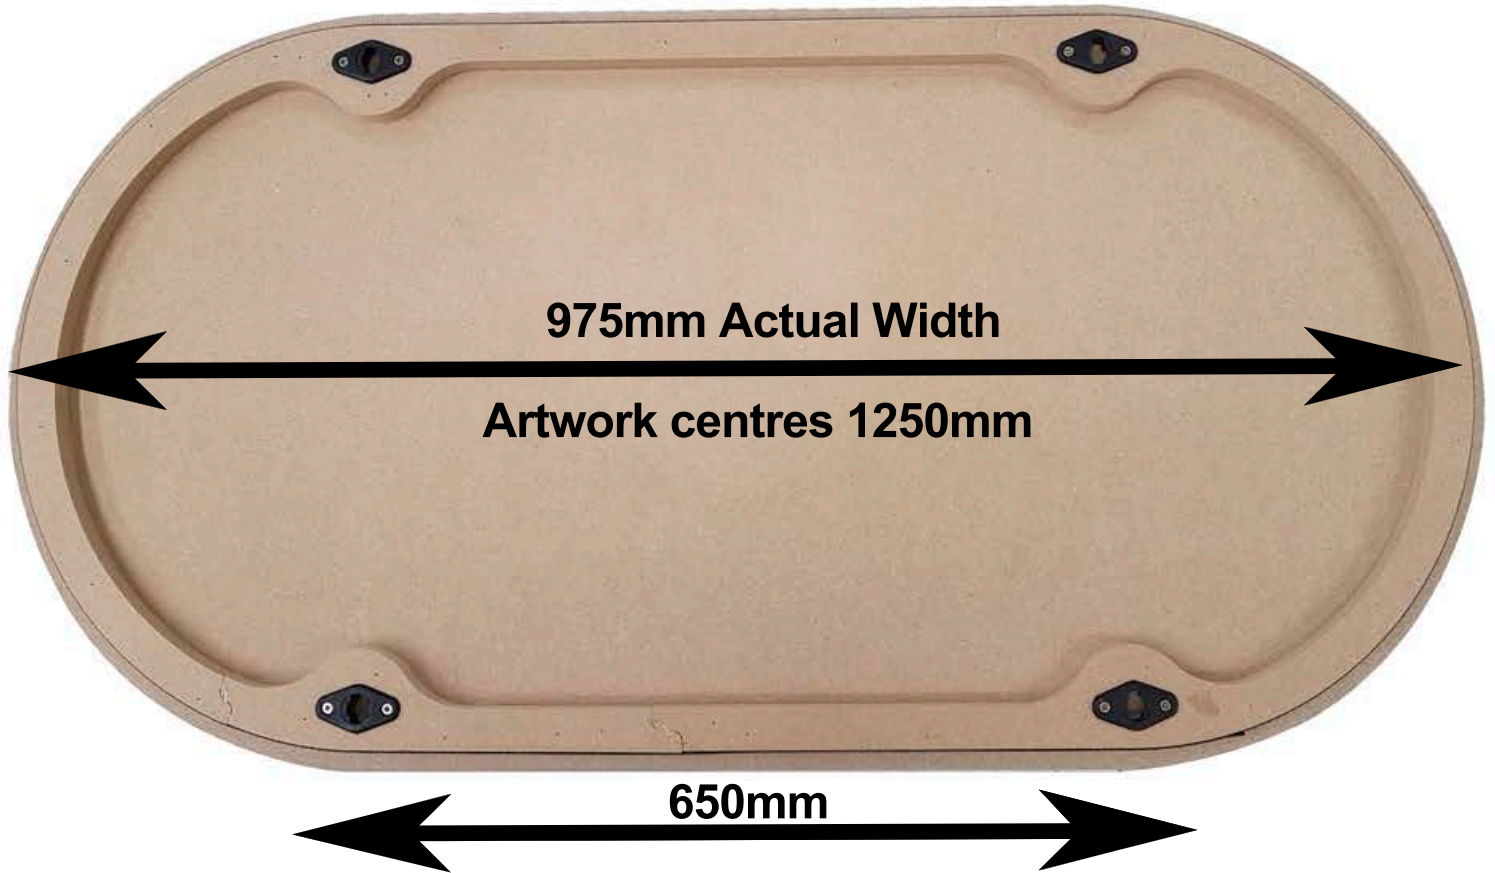

Graphique D End Unit Sizes for Artwork

Overall Artwork is 2100 x 970mm

The front panel flat area is 650mm wide